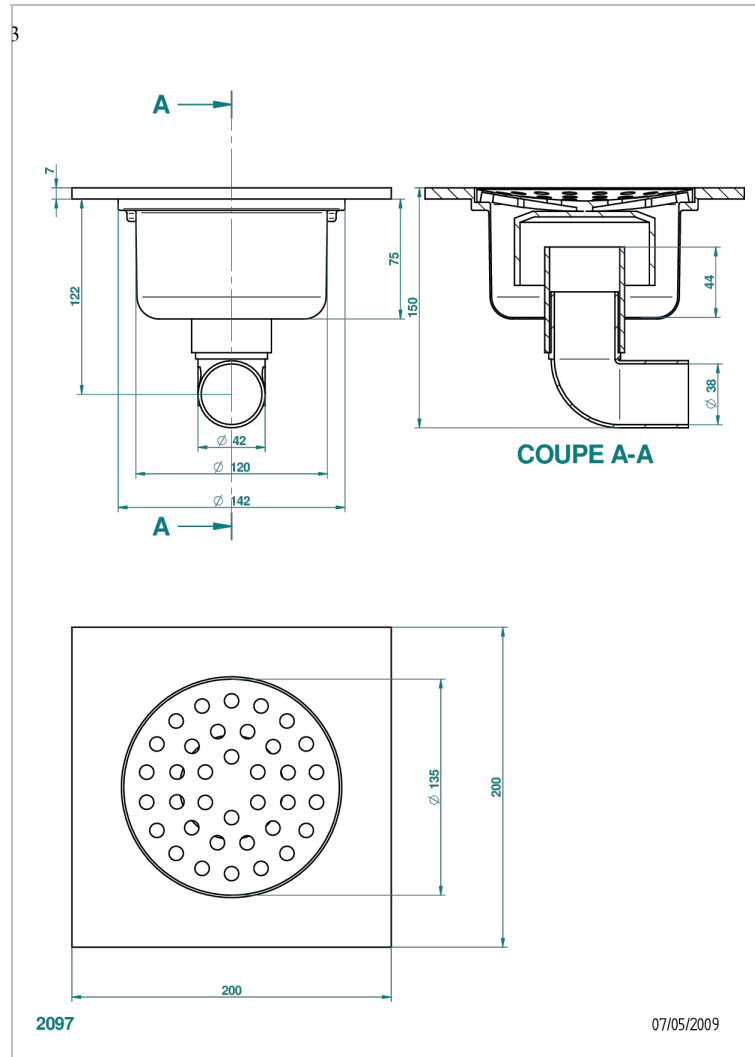

GENERAL ITEMS

G00-7640/03

Square shower drain with trap, 200 mm x 200 mm

CHARACTERISTIC

- General Items
- Square shower drain with trap, 200 mm x 200 mm

AVAILABLE FINITIONS

Antique nickel - H28
Black ceram - D30
Blush PVD - H62
Brass color PVD - H49
Brown bronze color PVD - F33
Gold color PVD - H52

Nickel color PVD - H55
Polished chrome (color finish) - A02
Polished chrome / Polished gold (color finish) - G02
Polished gold (color finish) - F01
Polished nickel - B01
Soft gold - F30

Soft matt gold - F31
Umber PVD - H66
Varnished matt antique red copper (color finish) - H07