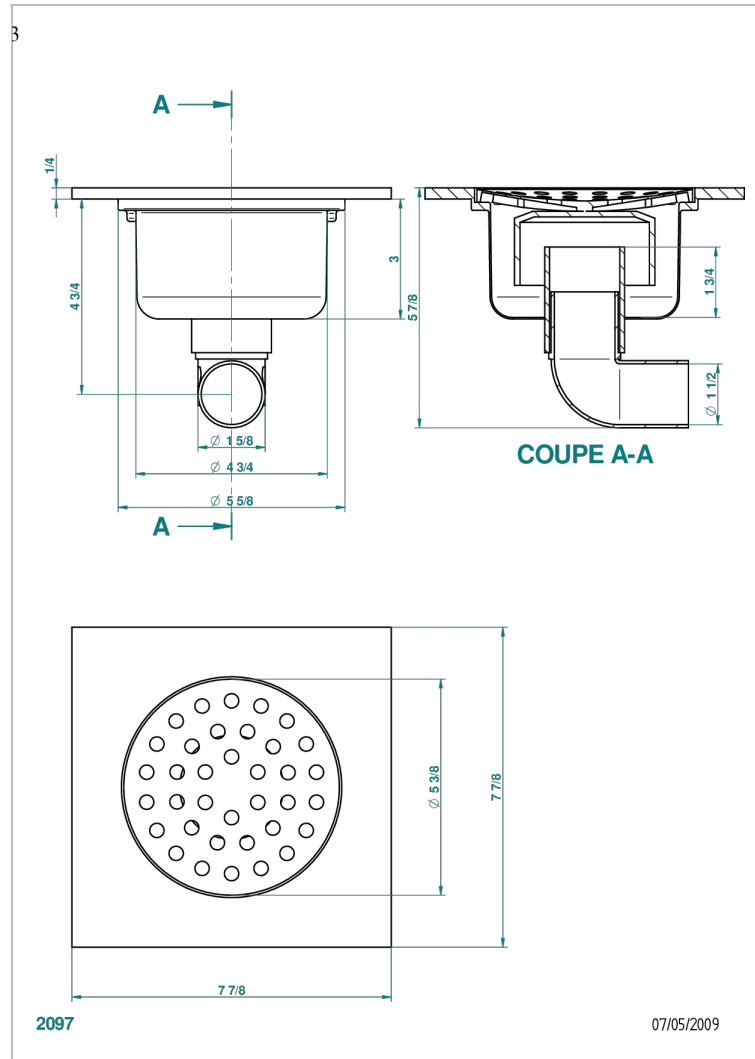

# GENERAL ITEMS

G00-7640/03

Square shower drain with trap, 200 mm x 200 mm

## CHARACTERISTIC

- General Items
- Square shower drain with trap, 200 mm x 200 mm