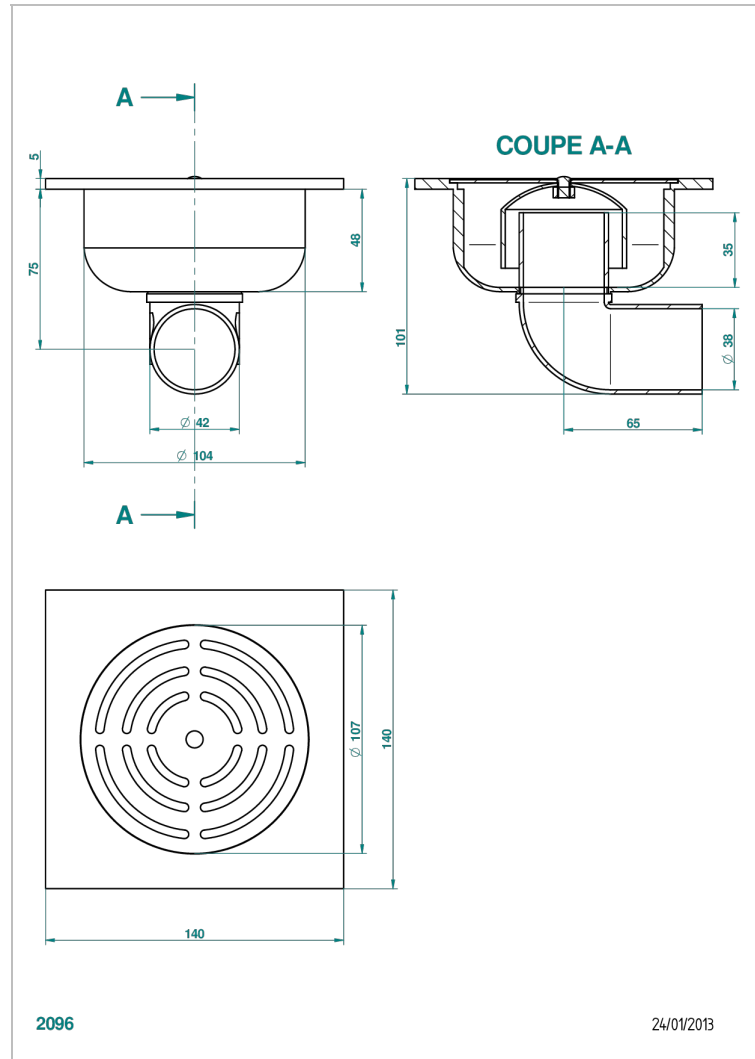

GENERAL ITEMS

G00-7640/02

Square shower drain with trap, 140 mm x 140 mm

2096

24/01/2013

CHARACTERISTIC

- General Items
- Square shower drain with trap, 140 mm x 140 mm

AVAILABLE FINITIONS