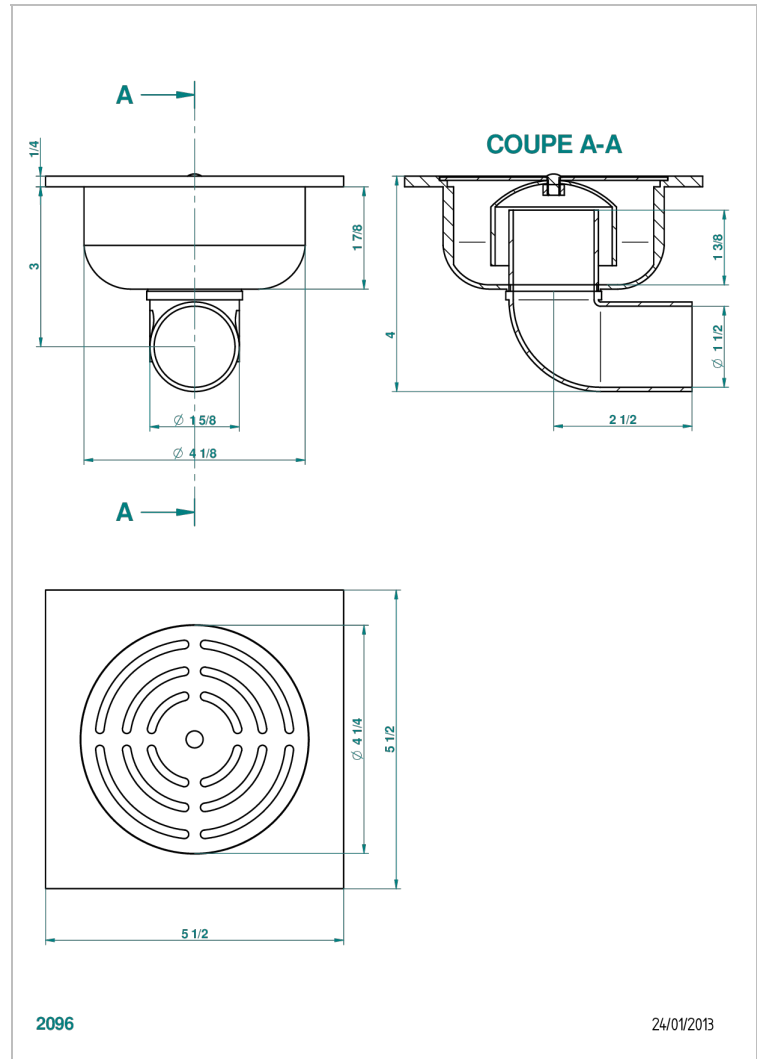

# GENERAL ITEMS

G00-7640/02

Square shower drain with trap, 140 mm x 140 mm

## CHARACTERISTIC

- General Items
- Square shower drain with trap, 140 mm x 140 mm