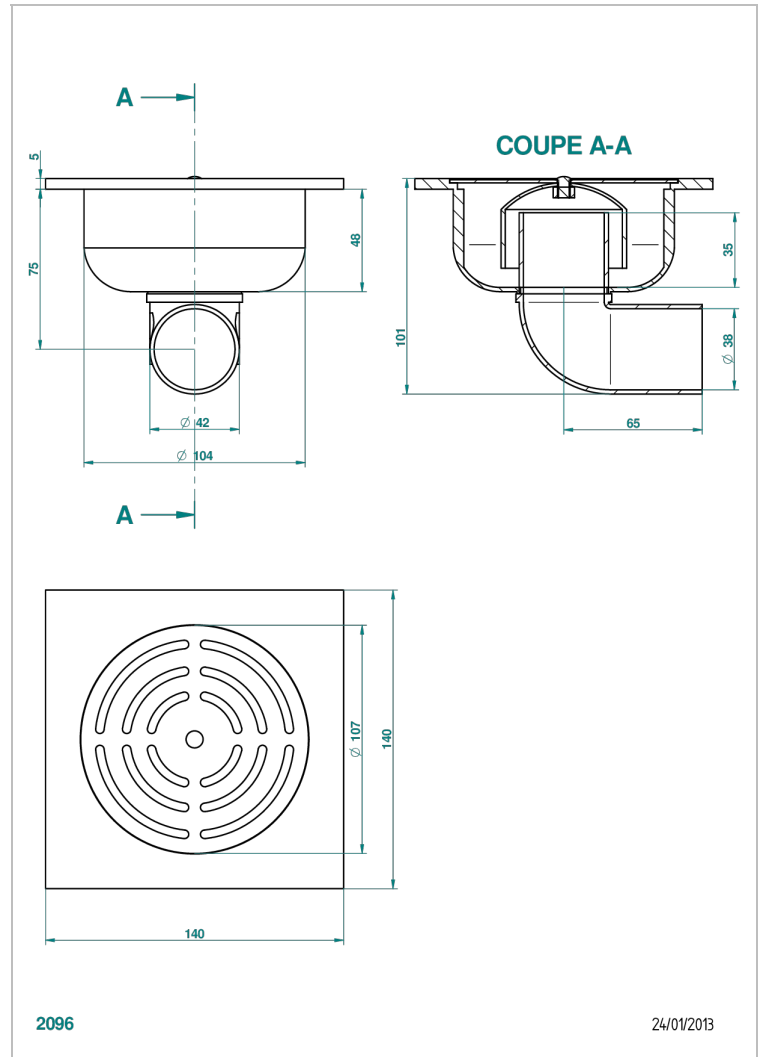

GENERAL ITEMS

G00-7640/02

Square shower drain with trap, 140 mm x 140 mm

CHARACTERISTIC

- General Items
- Square shower drain with trap, 140 mm x 140 mm

AVAILABLE FINITIONS

Antique nickel - H28
Black ceram - D30
Blush PVD - H62
Brass color PVD - H49
Brown bronze color PVD - F33
Gold color PVD - H52