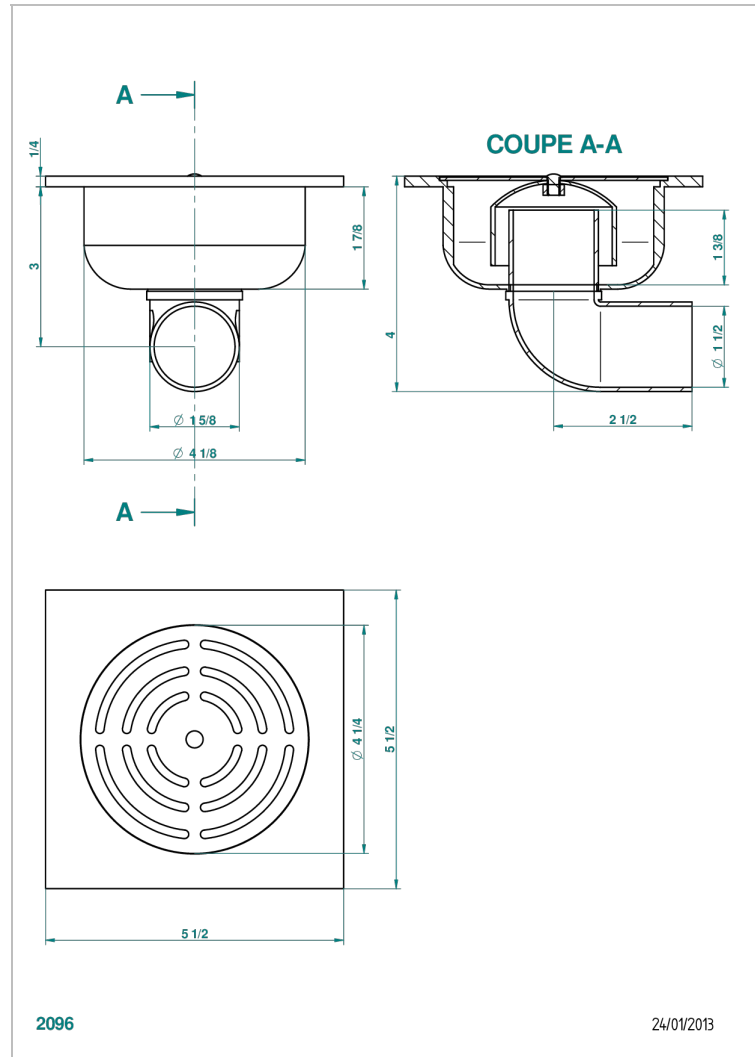

GENERAL ITEMS

G00-7640/02

Square shower drain with trap, 140 mm x 140 mm

2096

24/01/2013

CHARACTERISTIC

- General Items
- Square shower drain with trap, 140 mm x 140 mm

AVAILABLE FINITIONS