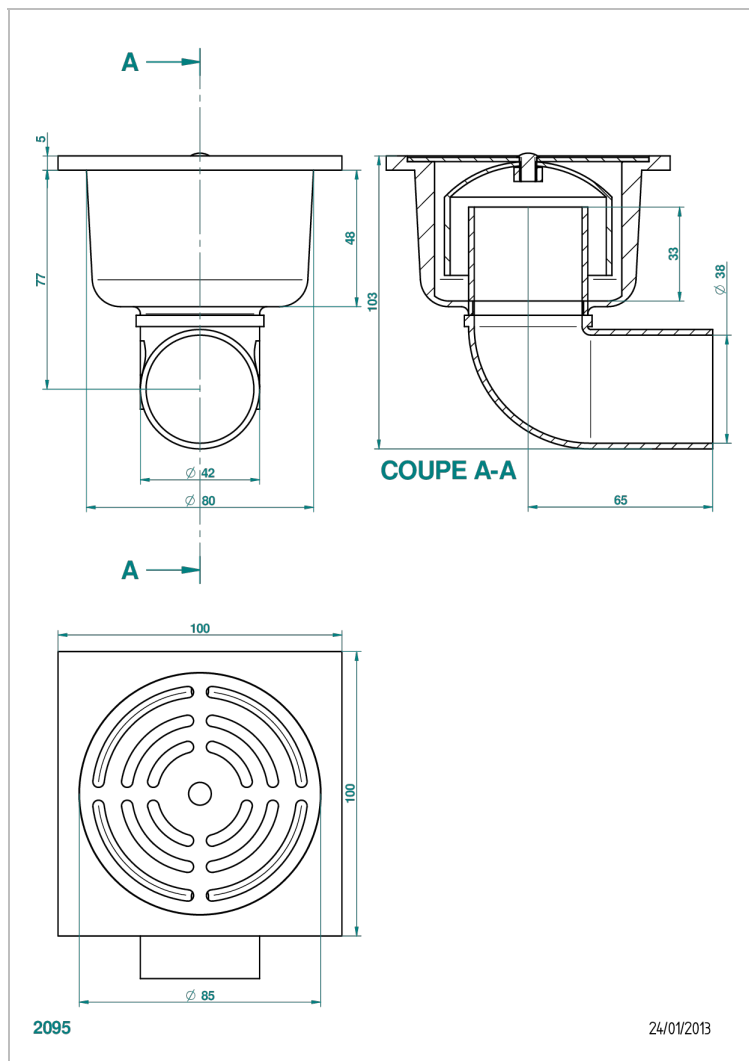

G00-7640/01

Square shower drain with trap 100 mm x 100 mm

CHARACTERISTIC

- General Products
- Square shower drain with trap 100 mm x 100 mm

AVAILABLE FINITIONS

Black ceram - D30
 Blush PVD - H62
 Brass color PVD - H49
 Brown bronze color PVD - F33
 Chrome polished - A02
 Chrome polished / gold polished - G02