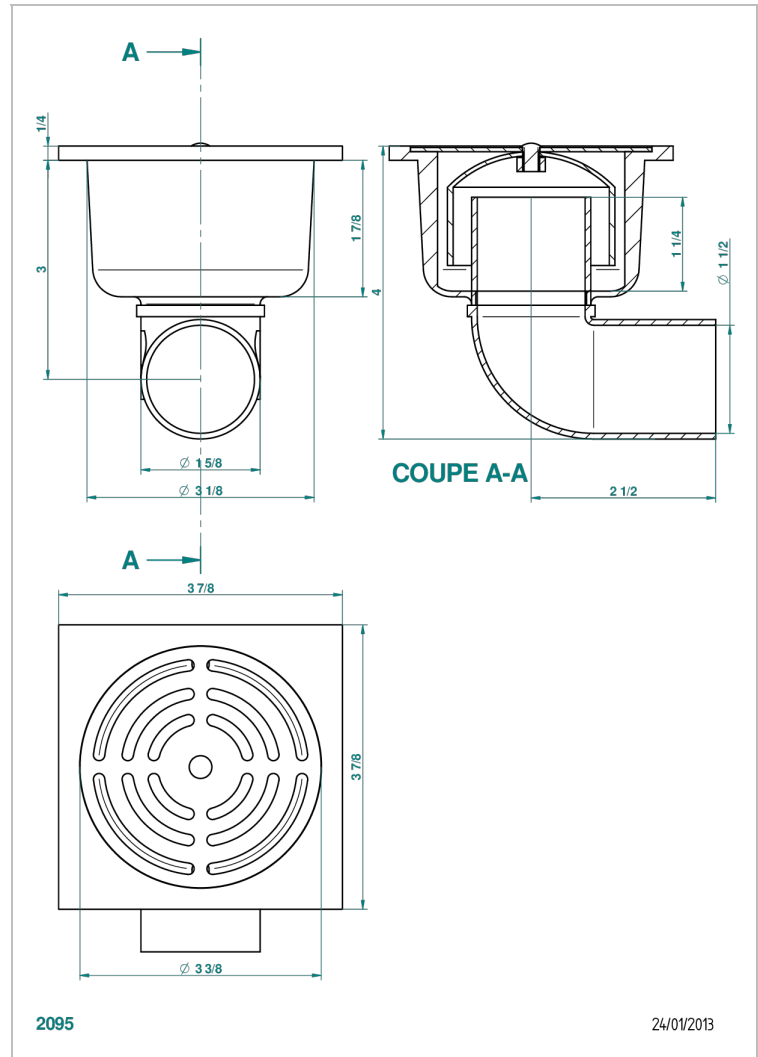

GENERAL PRODUCTS

G00-7640/01

Square shower drain with trap 100 mm x 100 mm

THG[®]
PARIS

CHARACTERISTIC

- General Products
- Square shower drain with trap 100 mm x 100 mm

AVAILABLE FINITIONS

Black ceram - D30
Blush PVD - H62
Brass color PVD - H49
Brown bronze color PVD - F33
Chrome polished - A02
Chrome polished / gold polished - G02