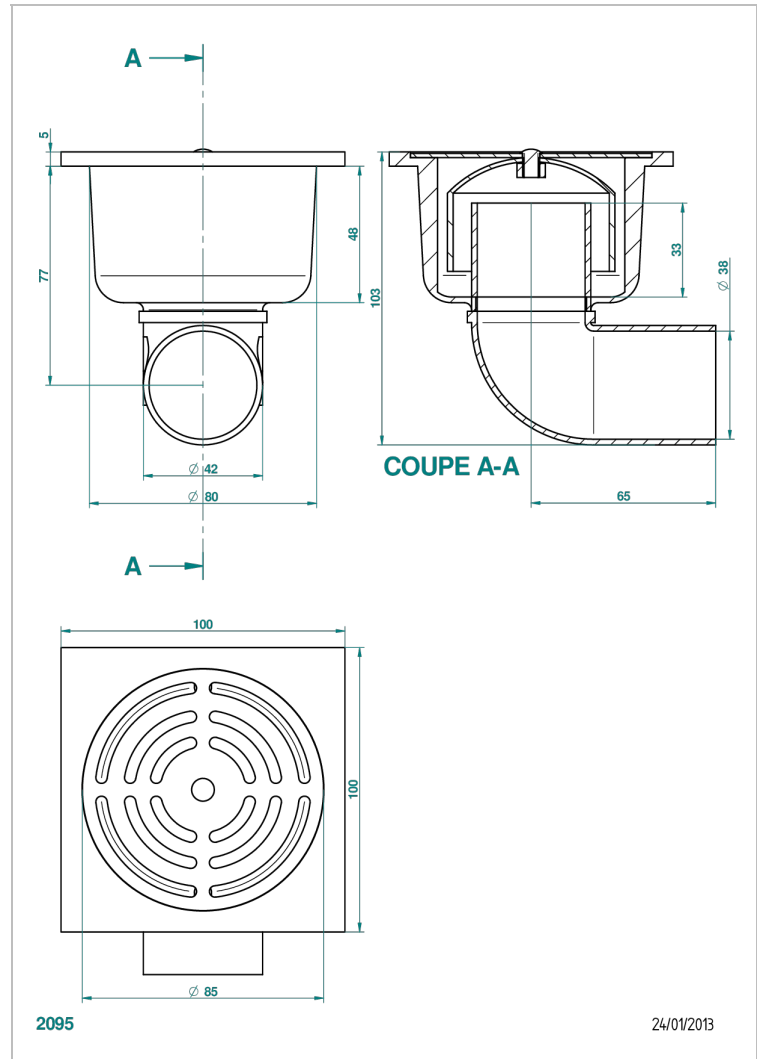

GENERAL ITEMS

G00-7640/01

Square shower drain with trap, 100 mm x 100 mm

CHARACTERISTIC

- General Items
- Square shower drain with trap, 100 mm x 100 mm

AVAILABLE FINITIONS

Antique nickel - H28
Black ceram - D30
Blush PVD - H62
Brass color PVD - H49
Brown bronze color PVD - F33
Gold color PVD - H52