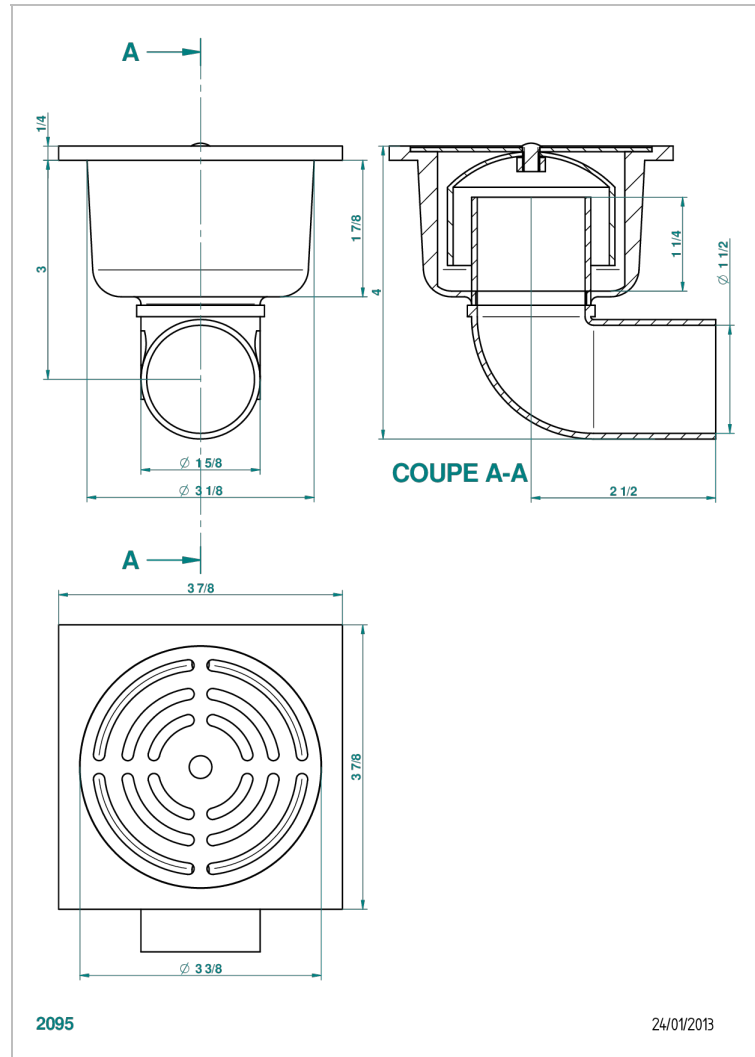

GENERAL ITEMS

G00-7640/01

Square shower drain with trap, 100 mm x 100 mm

CHARACTERISTIC

- General Items
- Square shower drain with trap, 100 mm x 100 mm

AVAILABLE FINITIONS

Antique nickel - H28
Black ceram - D30
Blush PVD - H62
Brass color PVD - H49
Brown bronze color PVD - F33
Gold color PVD - H52