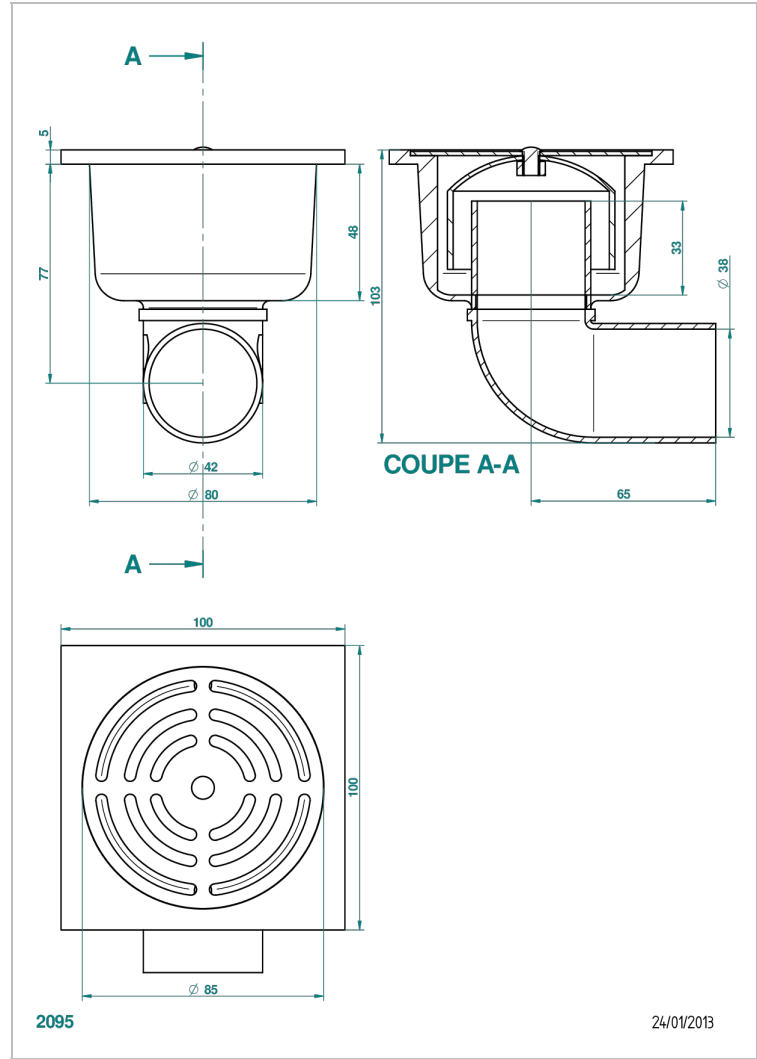

GENERAL ITEMS

G00-7640/01

Square shower drain with trap, 100 mm x 100 mm

CHARACTERISTIC

- General Items
- Square shower drain with trap, 100 mm x 100 mm

AVAILABLE FINITIONS

Antique nickel - H28
Black ceram - D30
Blush PVD - H62
Brass color PVD - H49
Brown bronze color PVD - F33
Gold color PVD - H52