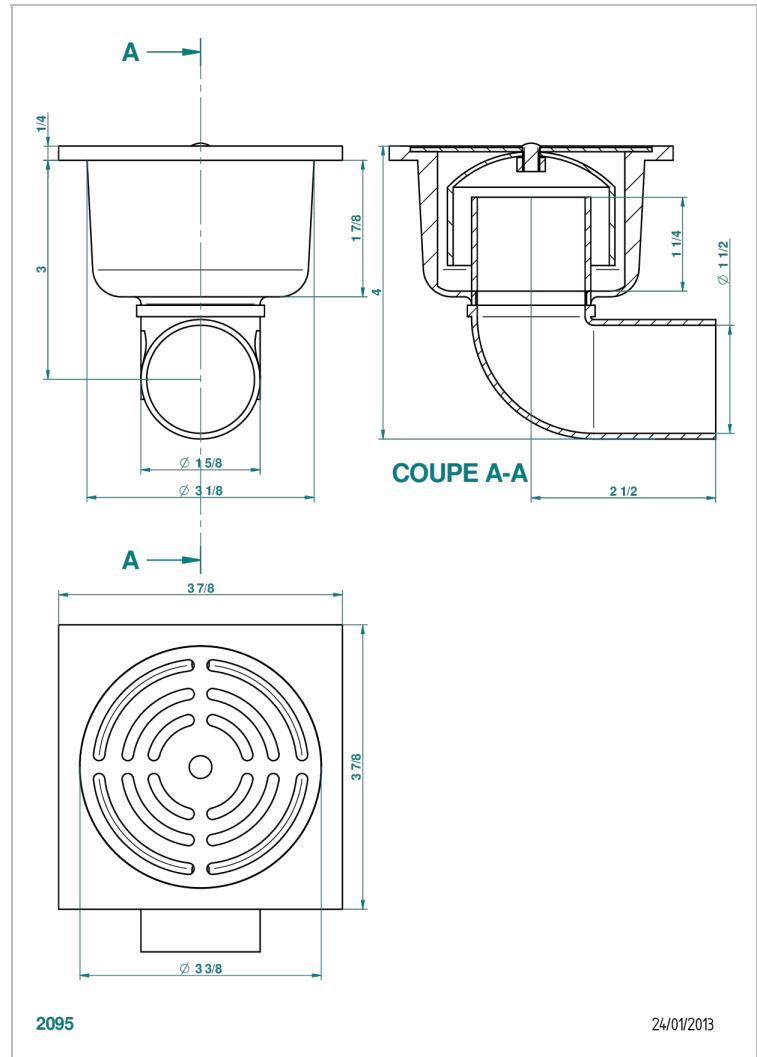

# GENERAL ITEMS

G00-7640/01

Square shower drain with trap, 100 mm x 100 mm

## CHARACTERISTIC

- General Items
- Square shower drain with trap, 100 mm x 100 mm