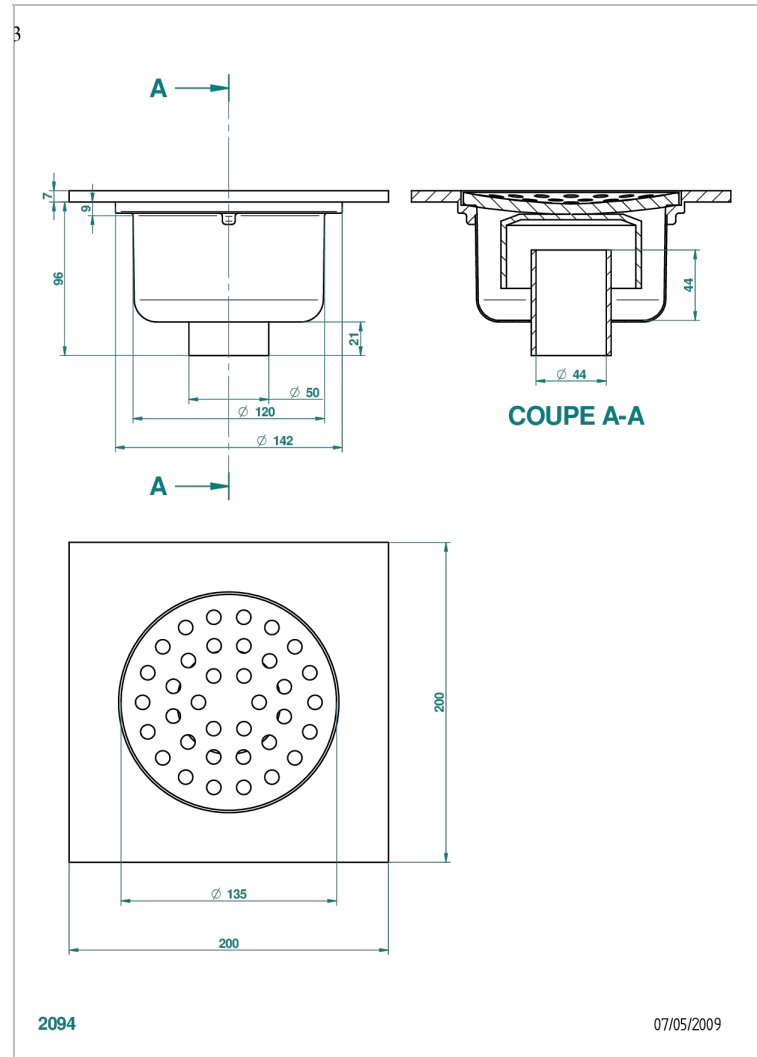

GENERAL ITEMS

G00-7636/03

Straight square shower drain, 200 mm x 200 mm

CHARACTERISTIC

- General Items
- Straight square shower drain, 200 mm x 200 mm

AVAILABLE FINITIONS

Antique nickel - H28
Black ceram - D30
Blush PVD - H62
Brass color PVD - H49
Brown bronze color PVD - F33
Gold color PVD - H52