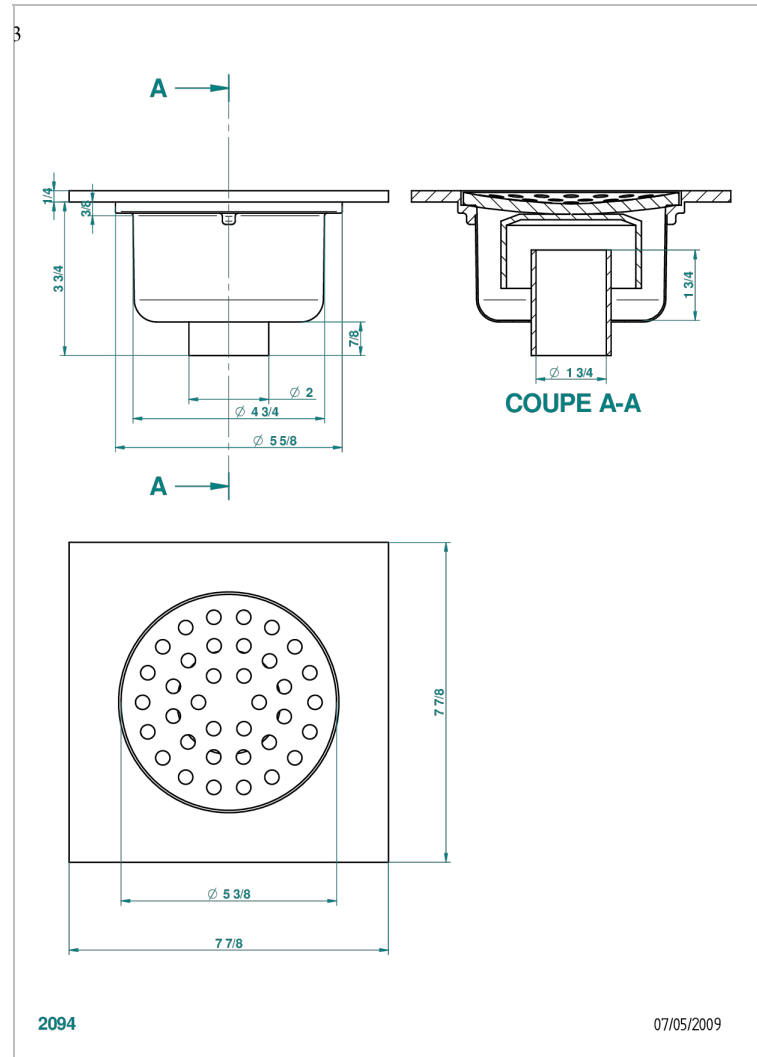

GENERAL ITEMS

G00-7636/03

Straight square shower drain, 200 mm x 200 mm

CHARACTERISTIC

- General Items
- Straight square shower drain, 200 mm x 200 mm

AVAILABLE FINITIONS

Antique nickel - H28
Black ceram - D30
Blush PVD - H62
Brass color PVD - H49
Brown bronze color PVD - F33
Gold color PVD - H52