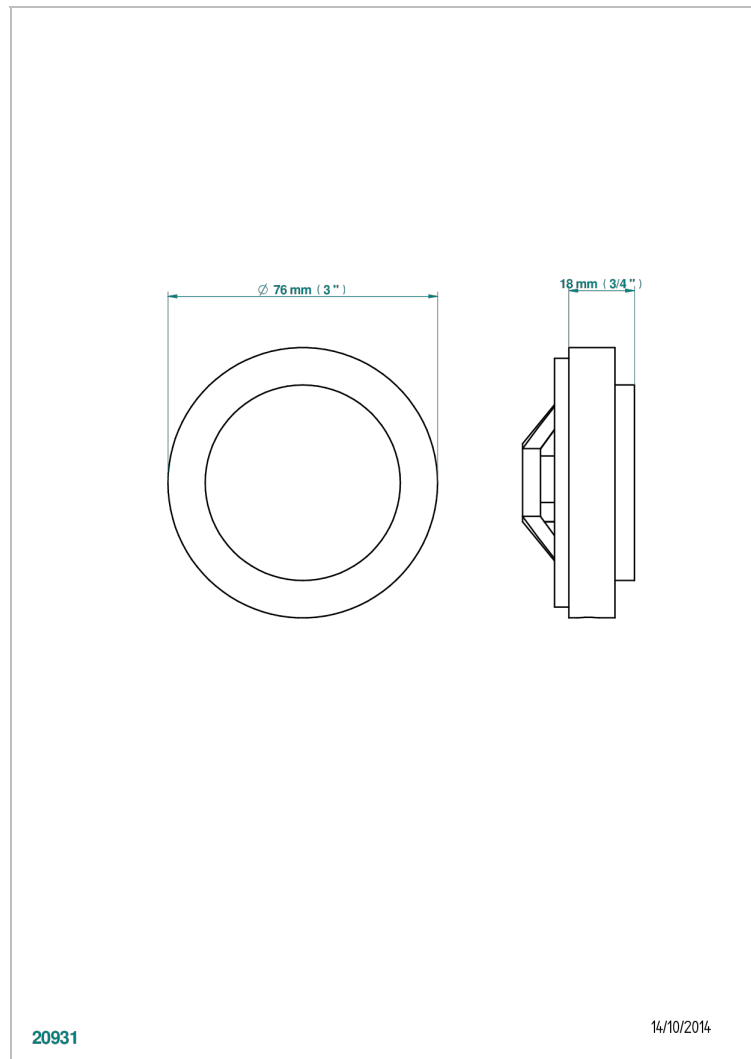

CORVAIR FIOR DI BOSCO

U8K-301GEBUS

Control knob for Geberit waste overflow

THG[®]
PARIS

CHARACTERISTIC

- Corvair Fior di Bosco
- Control knob for Geberit waste overflow

AVAILABLE FINITIONS

Black ceram - D30
Blush PVD - H62
Brass color PVD - H49
Brown bronze color PVD - F33
Chrome polished - A02
Gold color PVD - H52