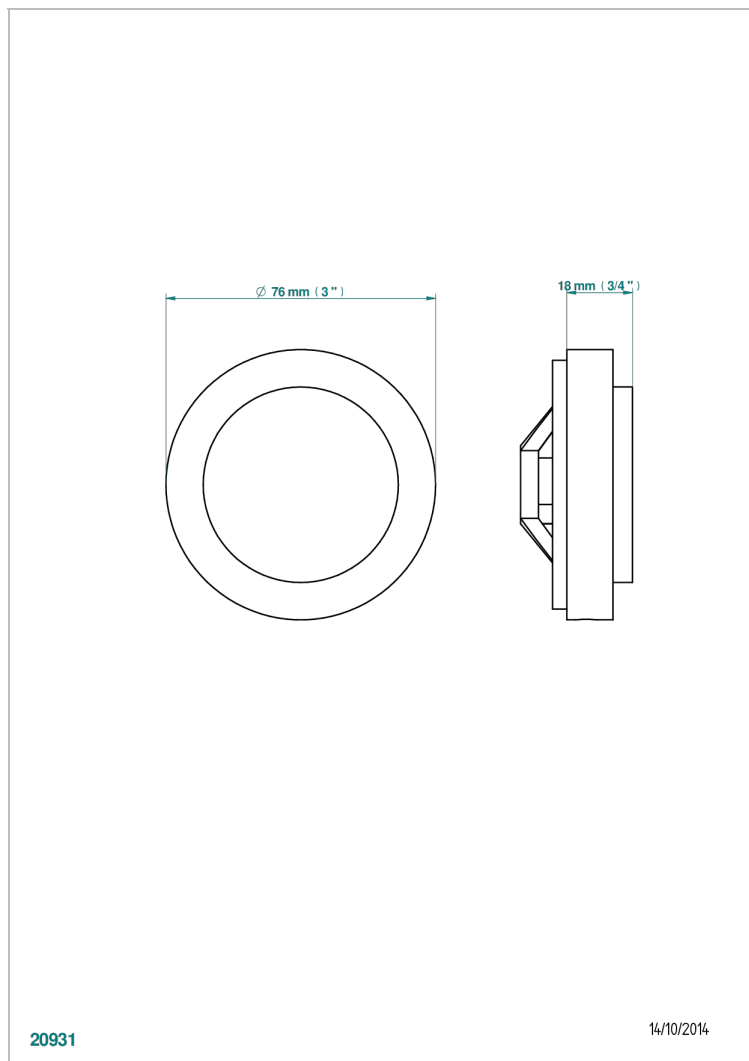

CORVAIR HOWLITE WITH LEVER HANDLES

U8G-301GEBUS

Control knob for Geberit waste overflow

THG[®]
PARIS

CHARACTERISTIC

- Corvaire Howlite with lever handles
- Control knob for Geberit waste overflow

AVAILABLE FINITIONS