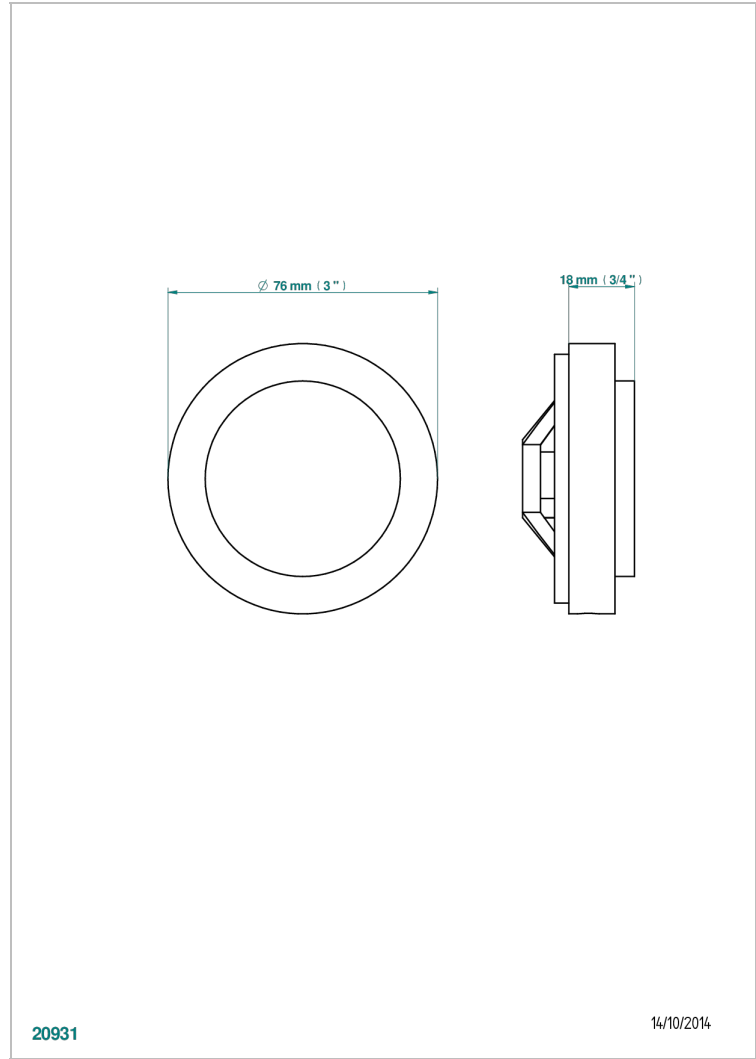

# CORVAIR WITH LEVER HANDLES

U8E-301GEBUS

Control knob for Geberit waste overflow

20931

14/10/2014

## CHARACTERISTIC

- Corvaire with lever handles
- Control knob for Geberit waste overflow