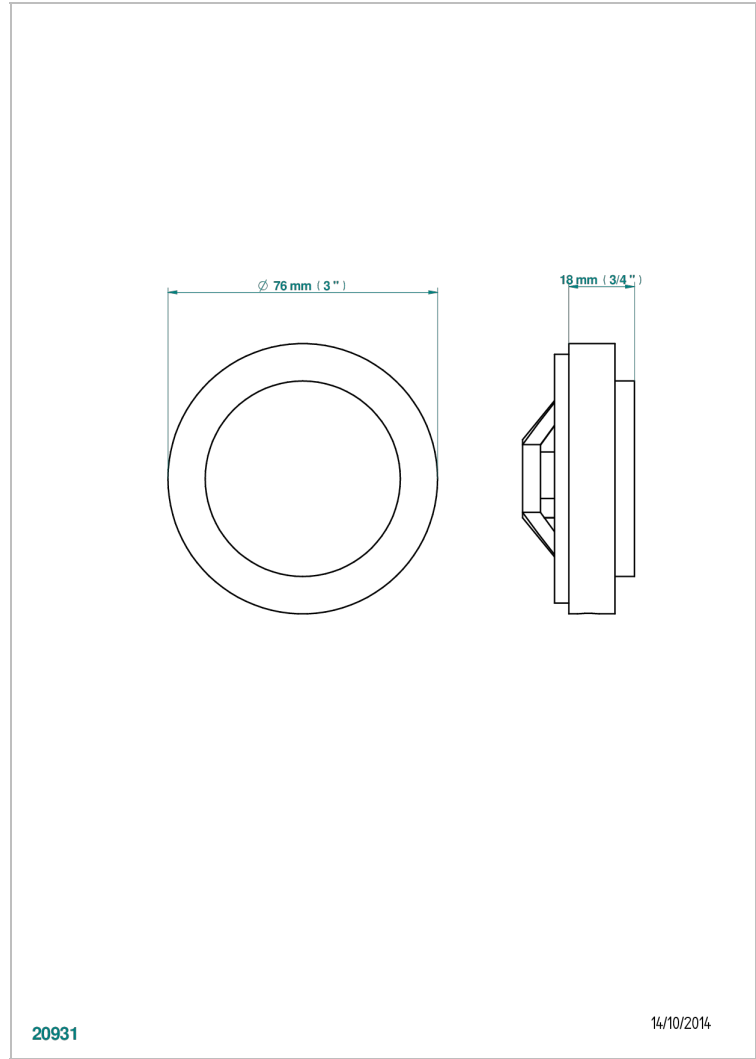

BEYOND CRYSTAL - BLUE CRYSTAL

U6K-301GEBUS

Control knob for Geberit waste overflow

CHARACTERISTIC

- Beyond Crystal - Blue crystal
- Control knob for Geberit waste overflow

AVAILABLE FINITIONS

Black ceram - D30
Blush PVD - H62
Brass color PVD - H49
Brown bronze color PVD - F33
Chrome polished - A02
Chrome polished / gold polished - G02

Nickel antique / Sovereign - H28
Nickel color PVD - H55
Soft gold - F30
Soft matt gold - F31
Umber PVD - H66