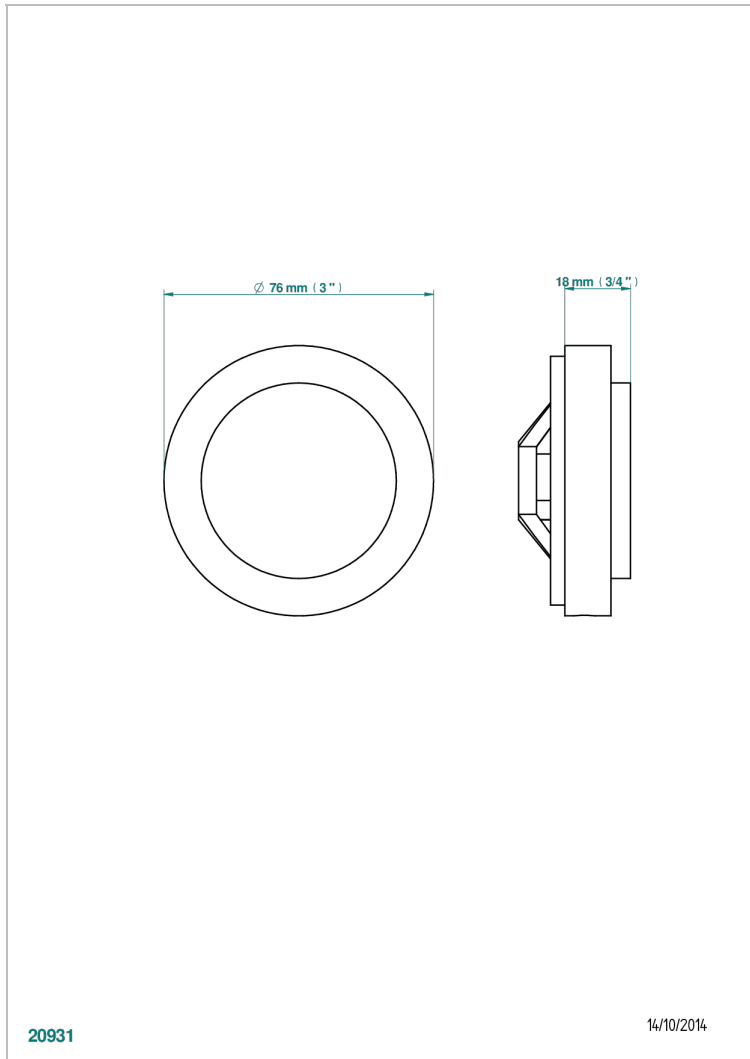

BEYOND CRYSTAL - CHAMPAGNE CRYSTAL

U6J-301GEBUS

Control knob for Geberit waste overflow

THG[®]
PARIS

CHARACTERISTIC

- Beyond Crystal - Champagne crystal
- Control knob for Geberit waste overflow

AVAILABLE FINITIONS