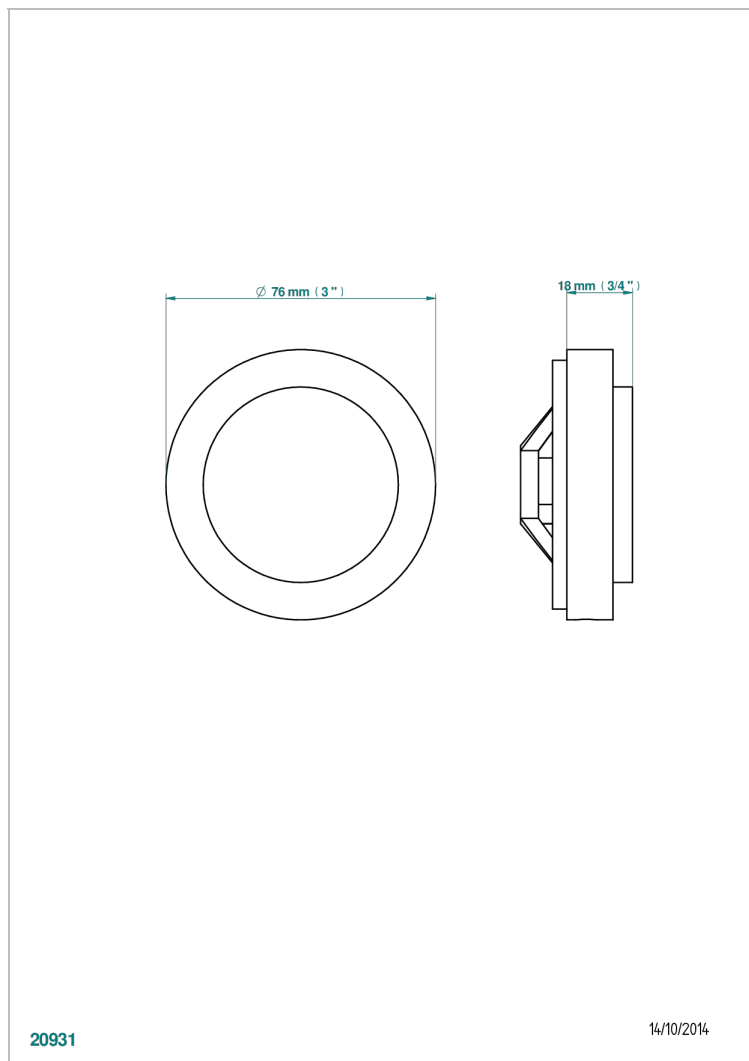

BEYOND CRYSTAL - CLEAR CRYSTAL

U6F-301GEBUS

Control knob for Geberit waste overflow

CHARACTERISTIC

- Beyond Crystal - Clear crystal
- Control knob for Geberit waste overflow

AVAILABLE FINITIONS

Black ceram - D30
Blush PVD - H62
Brass color PVD - H49
Brown bronze color PVD - F33
Chrome polished - A02
Chrome polished / gold polished - G02

Nickel antique / Sovereign - H28
Nickel color PVD - H55
Soft gold - F30
Soft matt gold - F31
Umber PVD - H66