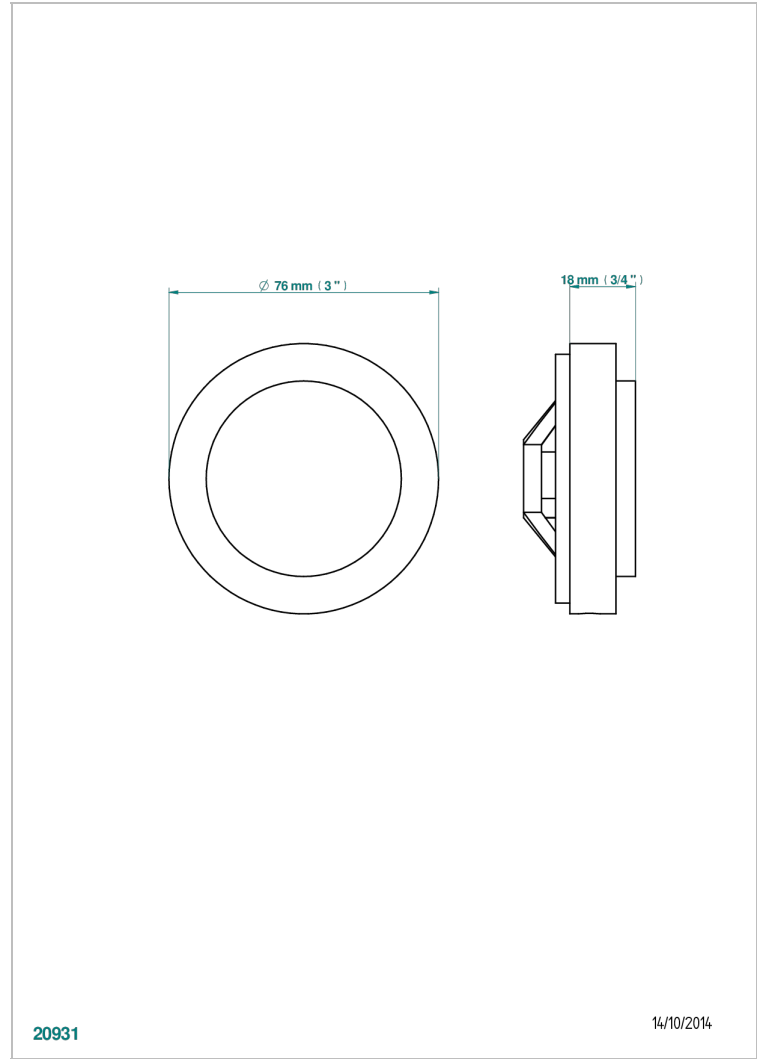

PETALE DE CRISTAL - CLEAR CRYSTAL FINE GOLD THREAD

U6E-301GEBUS

Control knob for Geberit waste overflow

CHARACTERISTIC

- Pétale de Cristal - Clear crystal fine gold thread
- Control knob for Geberit waste overflow