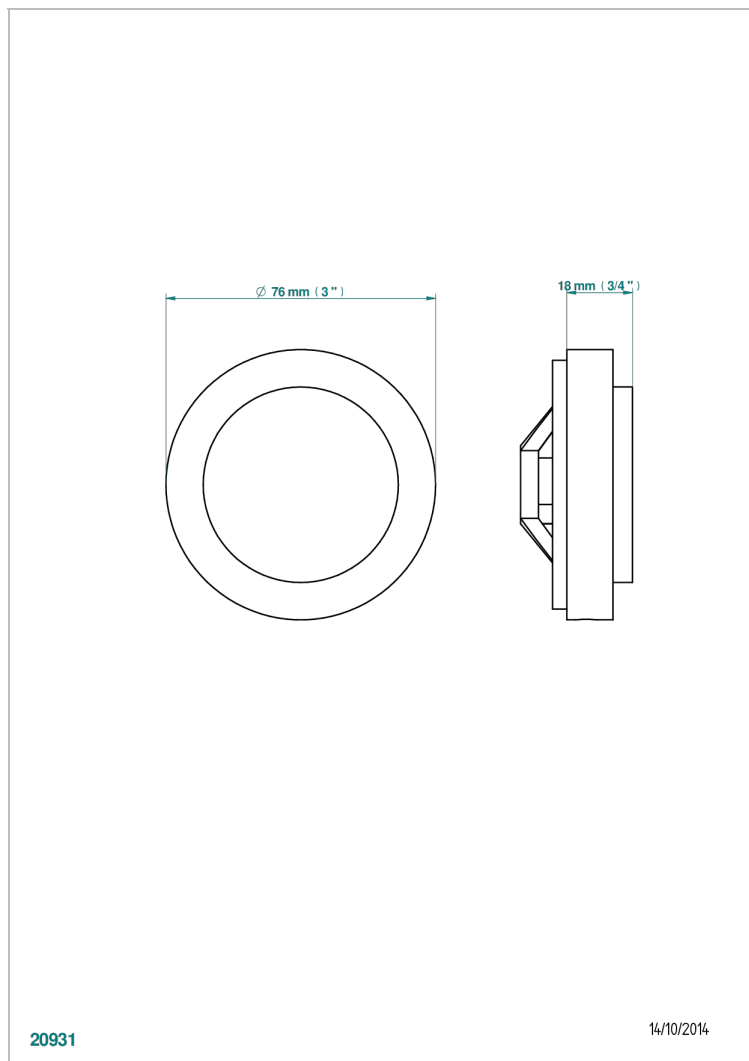

PETALE DE CRISTAL - CLEAR CRYSTAL

U6A-301GEBUS

Control knob for Geberit waste overflow

CHARACTERISTIC

- Pétale de Cristal - Clear crystal
- Control knob for Geberit waste overflow

AVAILABLE FINITIONS

Black ceram - D30
Blush PVD - H62
Brass color PVD - H49
Brown bronze color PVD - F33
Chrome polished - A02
Chrome polished / gold polished - G02