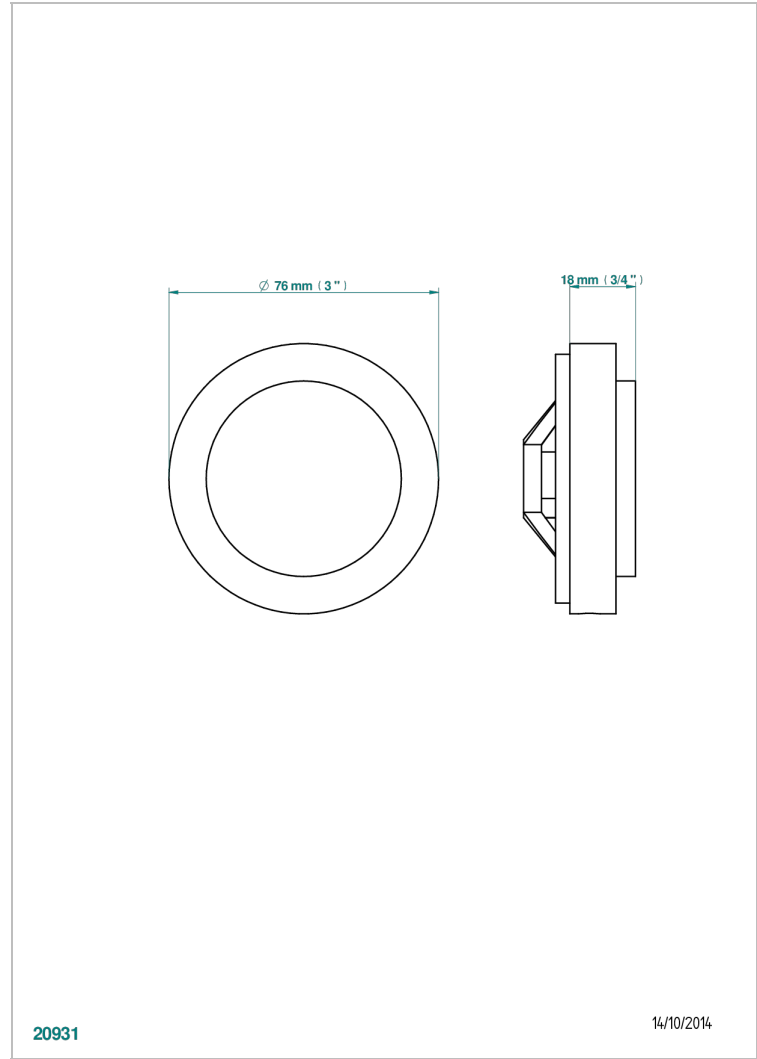

NEW PARADISE

U5P-301GEBUS

Control knob for Geberit waste overflow

CHARACTERISTIC

- New Paradise
- Control knob for Geberit waste overflow

AVAILABLE FINITIONS

Black ceram - D30
Blush PVD - H62
Brass color PVD - H49
Brown bronze color PVD - F33
Chrome polished - A02
Gold color PVD - H52