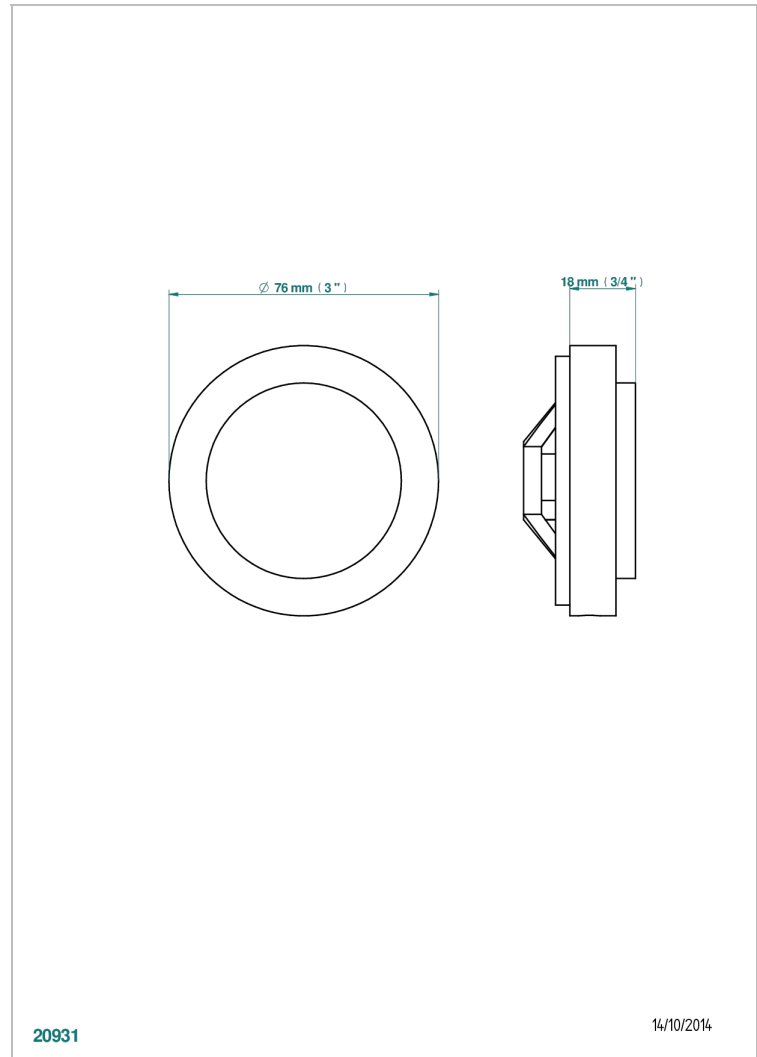

# ZOOM.12

U4L-301GEBUS

Control knob for Geberit waste overflow

## CHARACTERISTIC

- Zoom.12
- Control knob for Geberit waste overflow