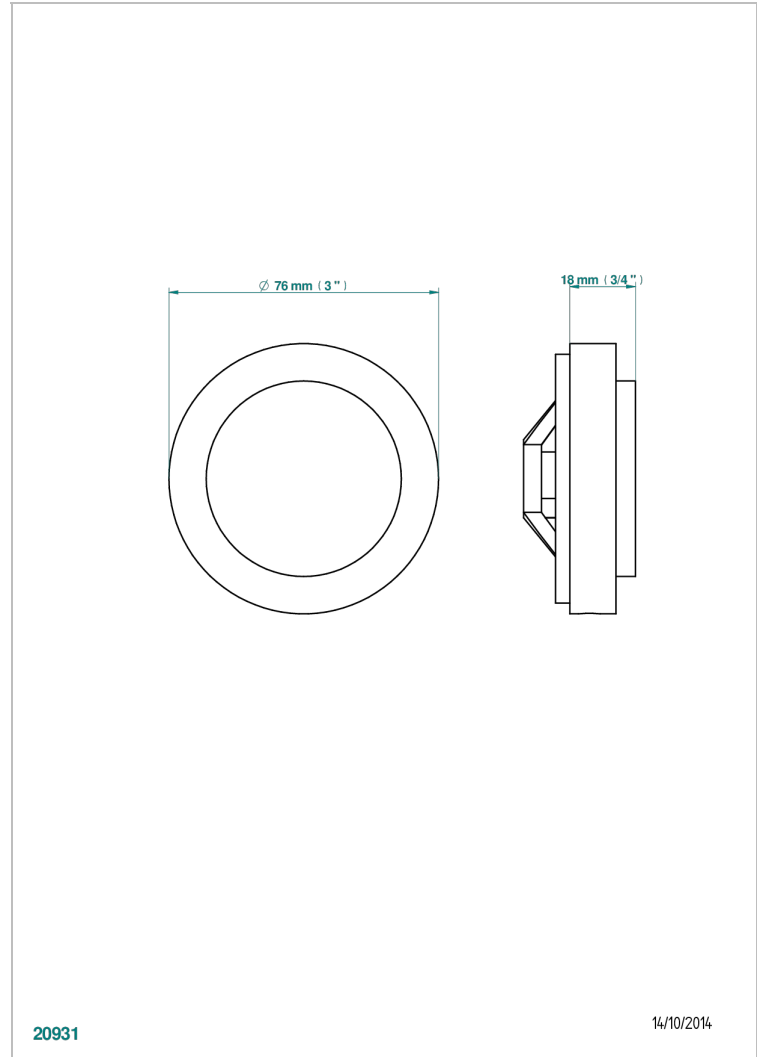

# DIPLIMATE ROPED RINGS

U4C-301GEBUS

Control knob for Geberit waste overflow

## CHARACTERISTIC

- Diplimate Roped rings
- Control knob for Geberit waste overflow