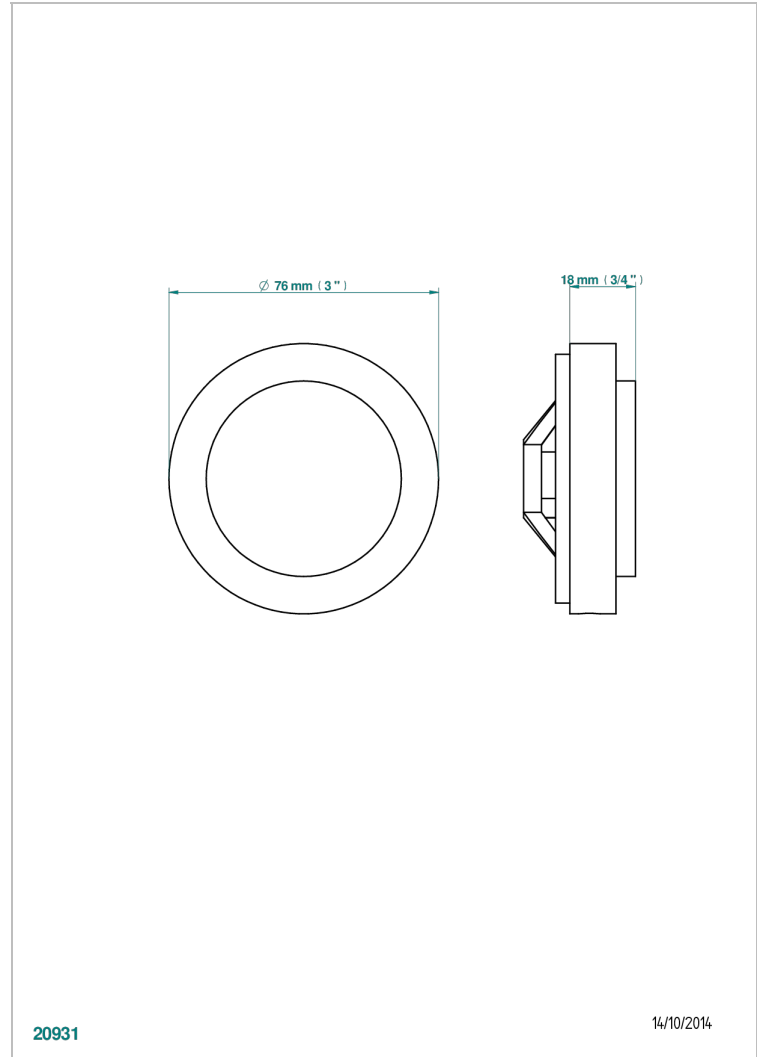

DIPLOMATE GROOVED RINGS

U4B-301GEBUS

Control knob for Geberit waste overflow

CHARACTERISTIC

- Diplomat Grooved rings
- Control knob for Geberit waste overflow

AVAILABLE FINITIONS

Black ceram - D30
Blush PVD - H62
Brass color PVD - H49
Brown bronze color PVD - F33
Chrome polished - A02
Chrome polished / gold polished - G02