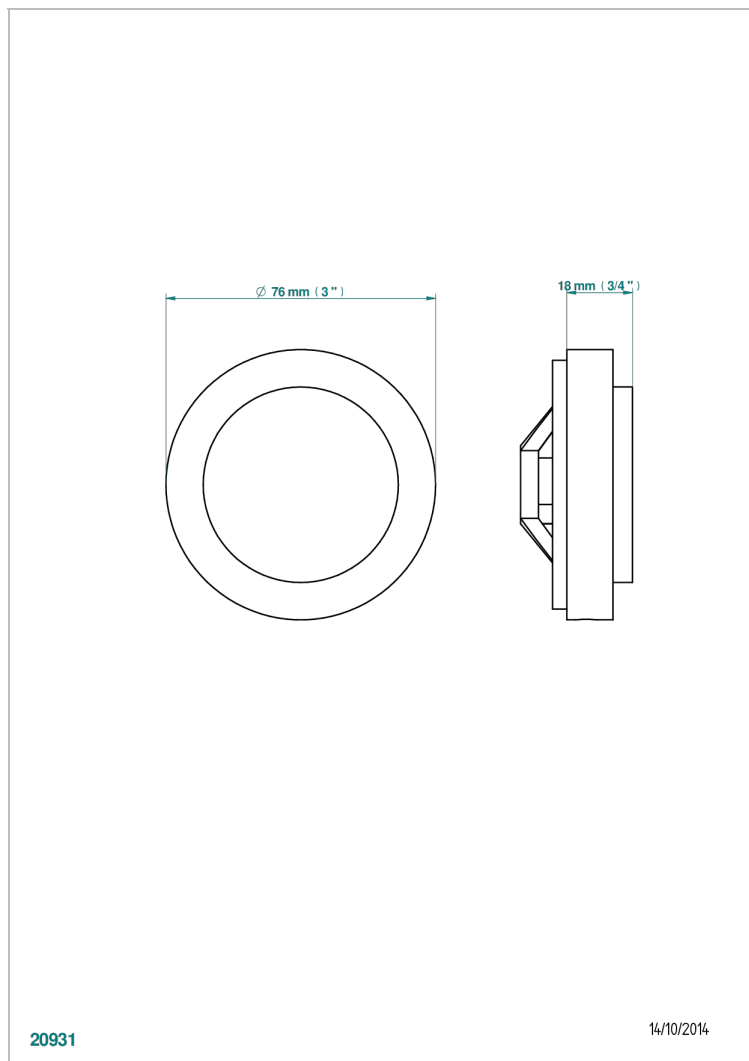

ESTRELA WITH LEVER HANDLES

U3K-301GEBUS

Control knob for Geberit waste overflow

THG[®]
PARIS

20931

14/10/2014

CHARACTERISTIC

- Estrela with lever handles
- Control knob for Geberit waste overflow