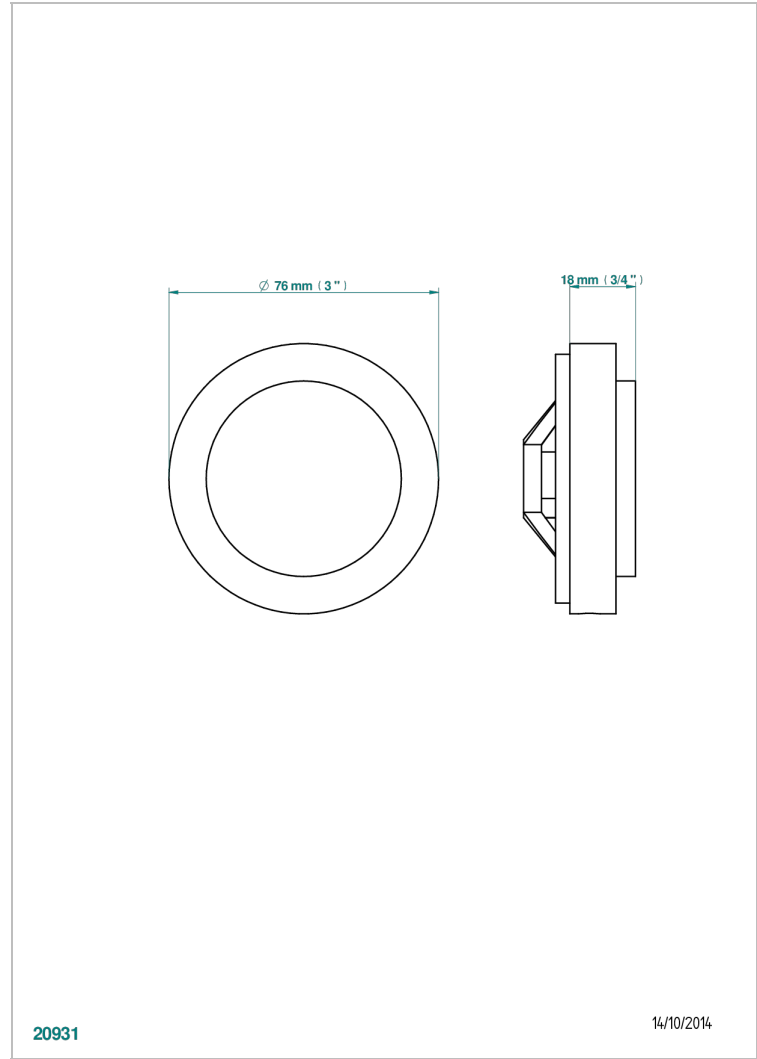

NIHAL GREEN PORCELAIN

U2R-301GEBUS

Control knob for Geberit waste overflow

CHARACTERISTIC

- Nihal Green porcelain
- Control knob for Geberit waste overflow

AVAILABLE FINITIONS

Black ceram - D30
Blush PVD - H62
Brass color PVD - H49
Brown bronze color PVD - F33
Chrome polished - A02
Chrome polished / gold polished - G02