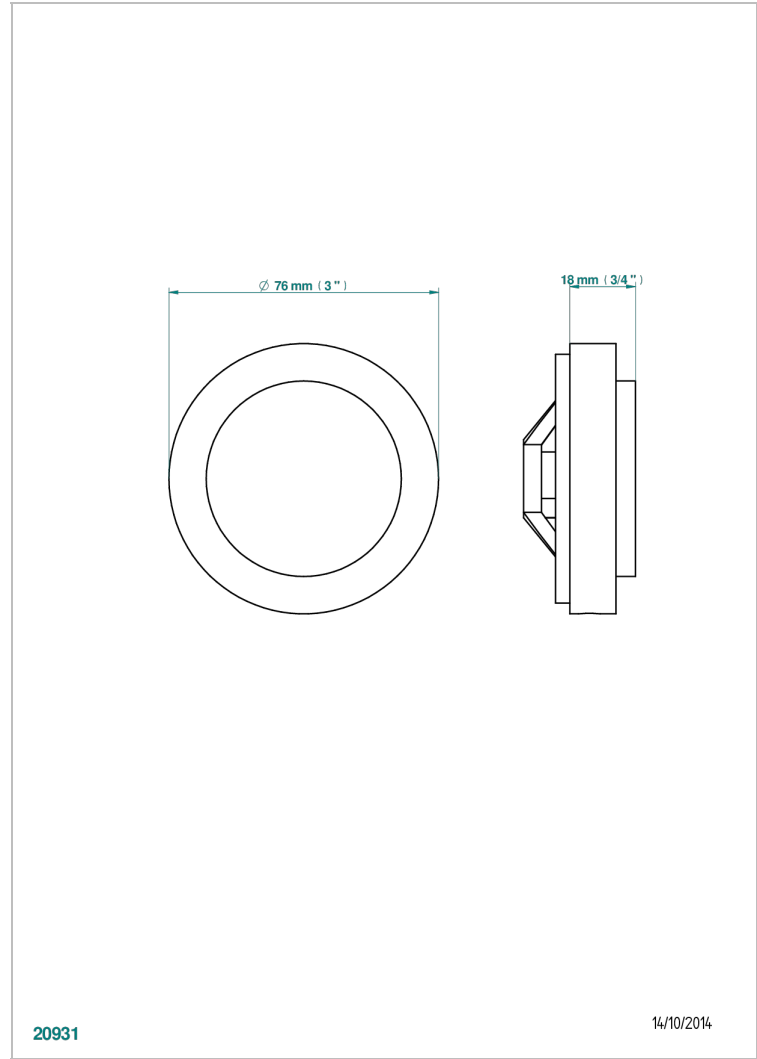

NIHAL BLACK PORCELAIN

U2P-301GEBUS

Control knob for Geberit waste overflow

CHARACTERISTIC

- Nihal Black porcelain
- Control knob for Geberit waste overflow

AVAILABLE FINITIONS

Black ceram - D30
Blush PVD - H62
Brass color PVD - H49
Brown bronze color PVD - F33
Chrome polished - A02
Chrome polished / gold polished - G02