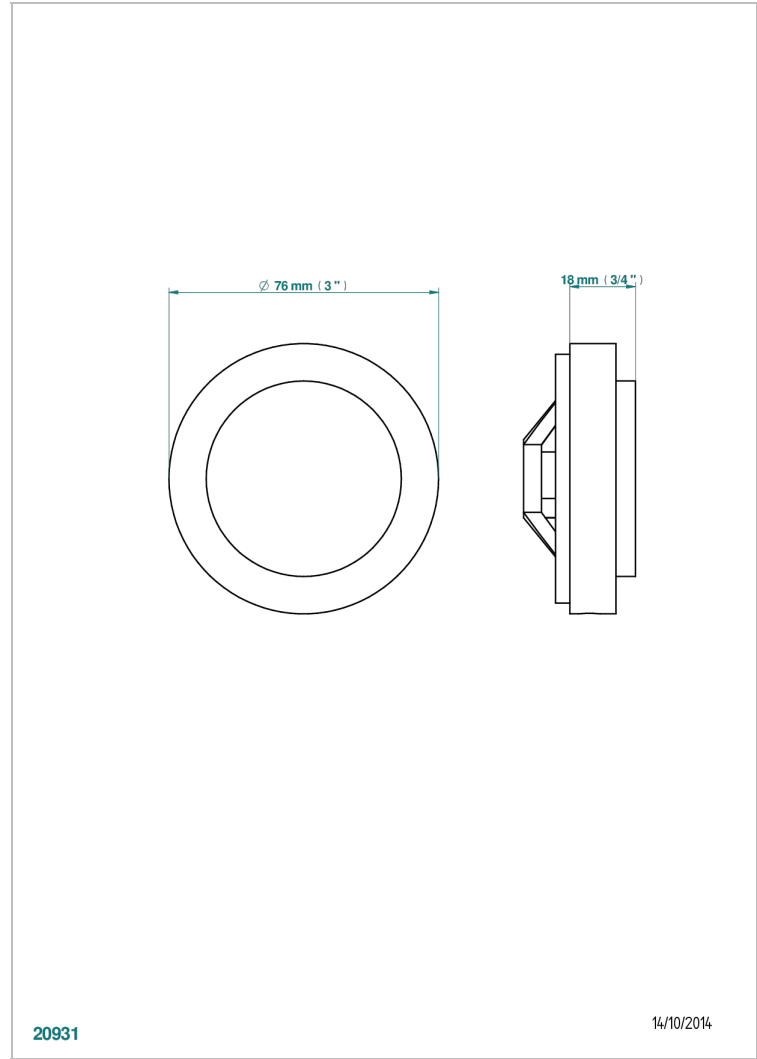

NIHAL BLUE PORCELAIN

U2L-301GEBUS

Control knob for Geberit waste overflow

CHARACTERISTIC

- Nihal Blue porcelain
- Control knob for Geberit waste overflow

AVAILABLE FINITIONS

Black ceram - D30
Blush PVD - H62
Brass color PVD - H49
Brown bronze color PVD - F33
Chrome polished - A02
Chrome polished / gold polished - G02