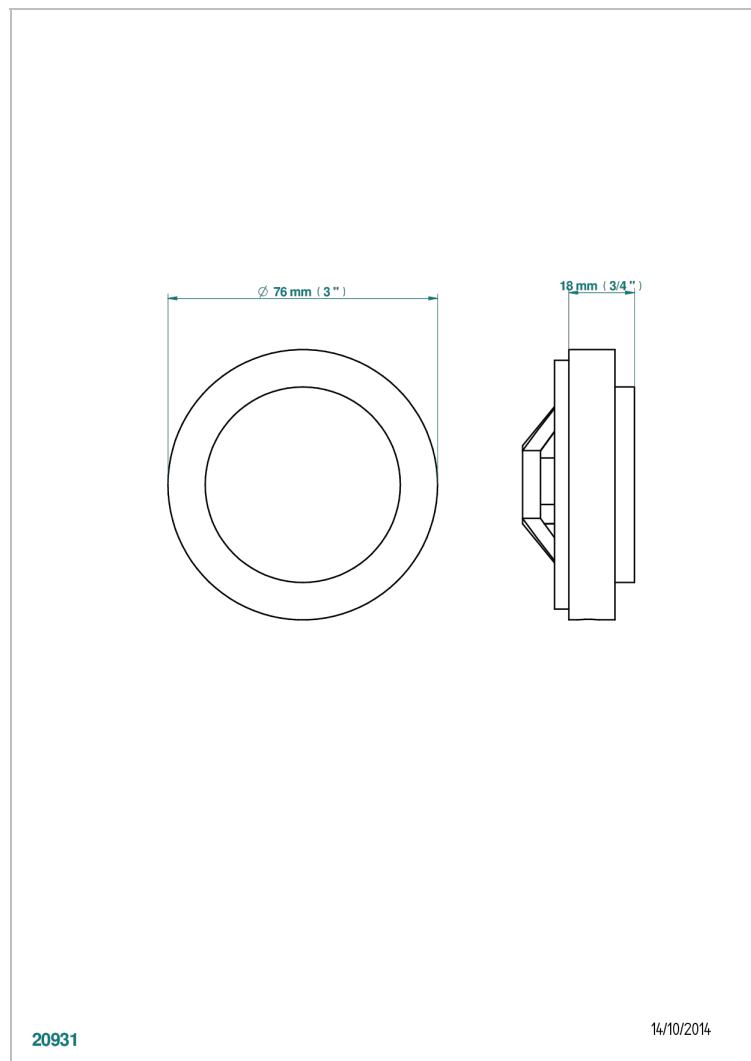

INFINI WHITE PORCELAIN WITH PLATINUM DECOR

U2E-301GEBUS

Control knob for Geberit waste overflow

20931

14/10/2014

CHARACTERISTIC

- Infini White Porcelain with Platinum decor
- Control knob for Geberit waste overflow