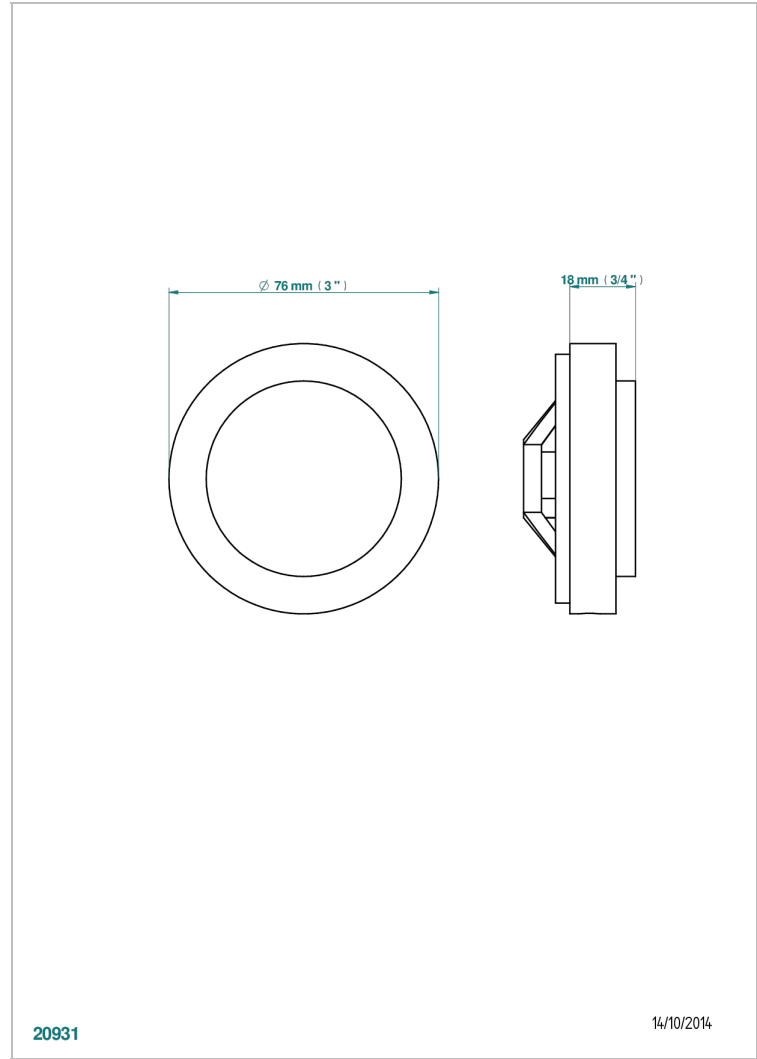

LE 11

U2A-301GEBUS

Control knob for Geberit waste overflow

CHARACTERISTIC

- Le 11
- Control knob for Geberit waste overflow

AVAILABLE FINITIONS

Black ceram - D30
Blush PVD - H62
Brass color PVD - H49
Brown bronze color PVD - F33
Chrome polished - A02
Chrome polished / gold polished - G02