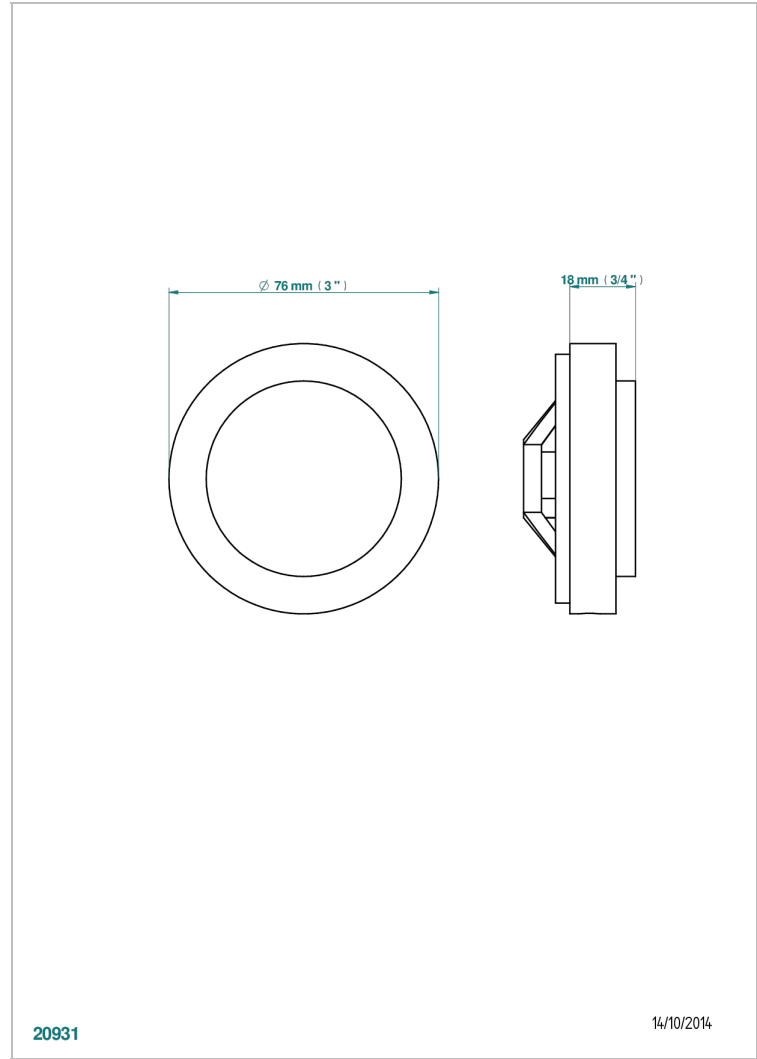

SYSTEM CRYSTAL

G9J-301GEBUS

Control knob for Geberit waste overflow

CHARACTERISTIC

- System Crystal
- Control knob for Geberit waste overflow

AVAILABLE FINITIONS

Black ceram - D30
Blush PVD - H62
Brass color PVD - H49
Brown bronze color PVD - F33
Chrome polished - A02
Copper antique matt, coated - H07