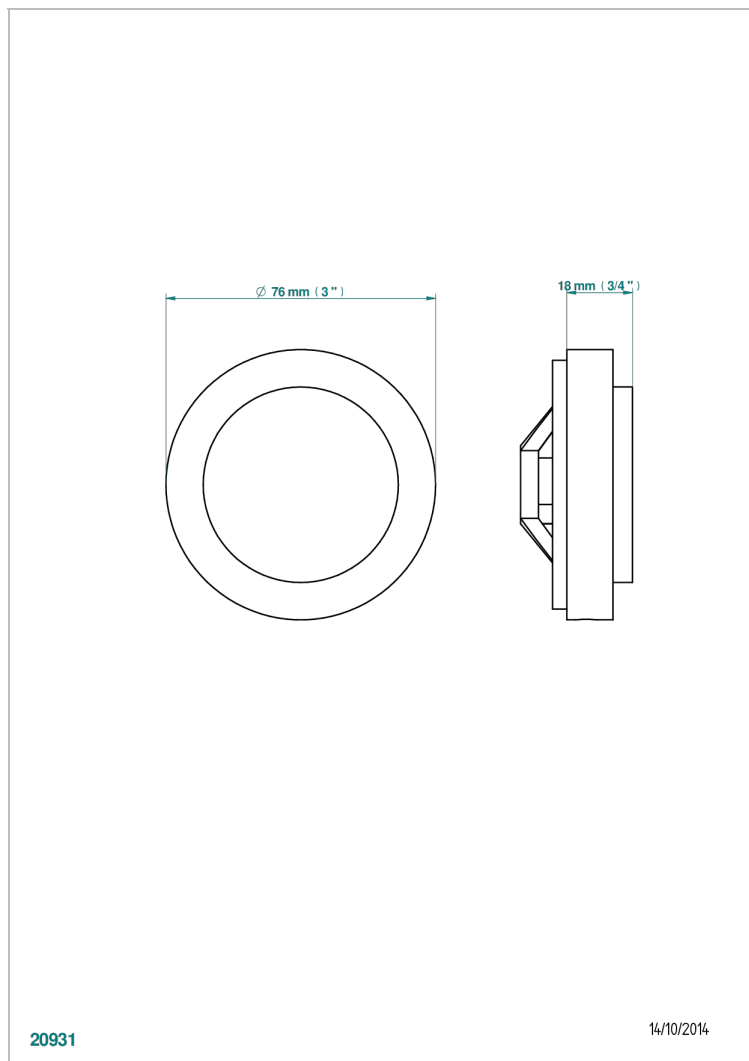

# SYSTEM HOWLITE WITH LEVER HANDLES

G9H-301GEBUS

Control knob for Geberit waste overflow

## CHARACTERISTIC

- System Howlite with lever handles
- Control knob for Geberit waste overflow