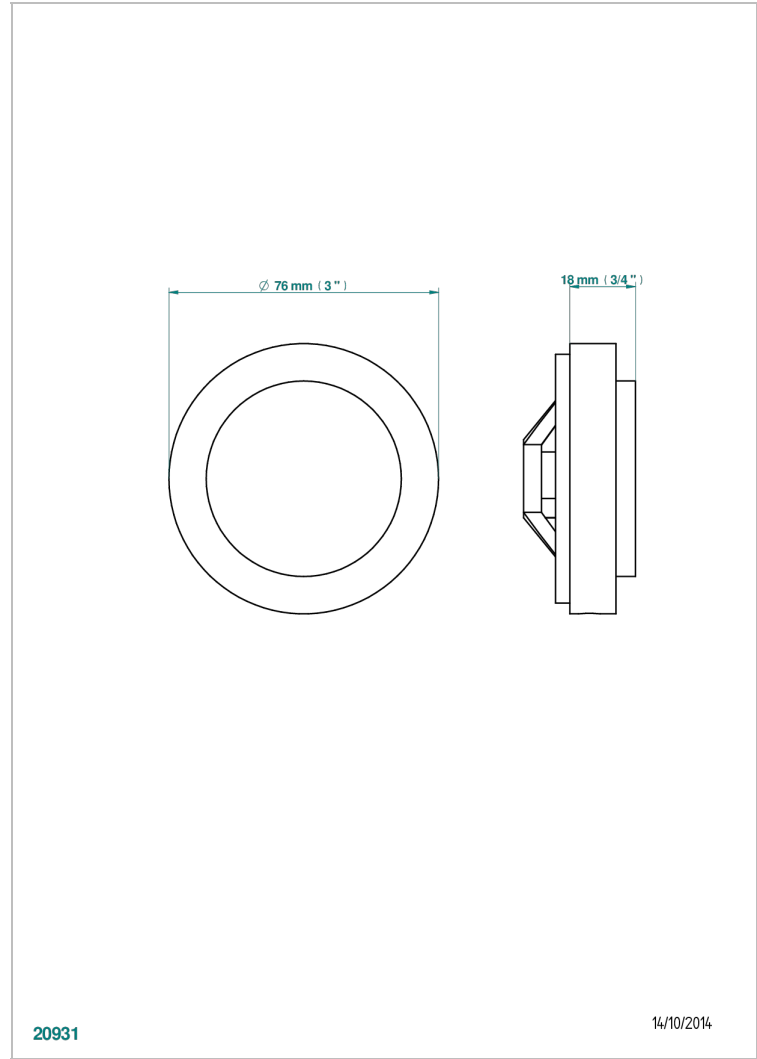

# SYSTEM HOWLITE

G9G-301GEBUS

Control knob for Geberit waste overflow

## CHARACTERISTIC

- System Howlite
- Control knob for Geberit waste overflow