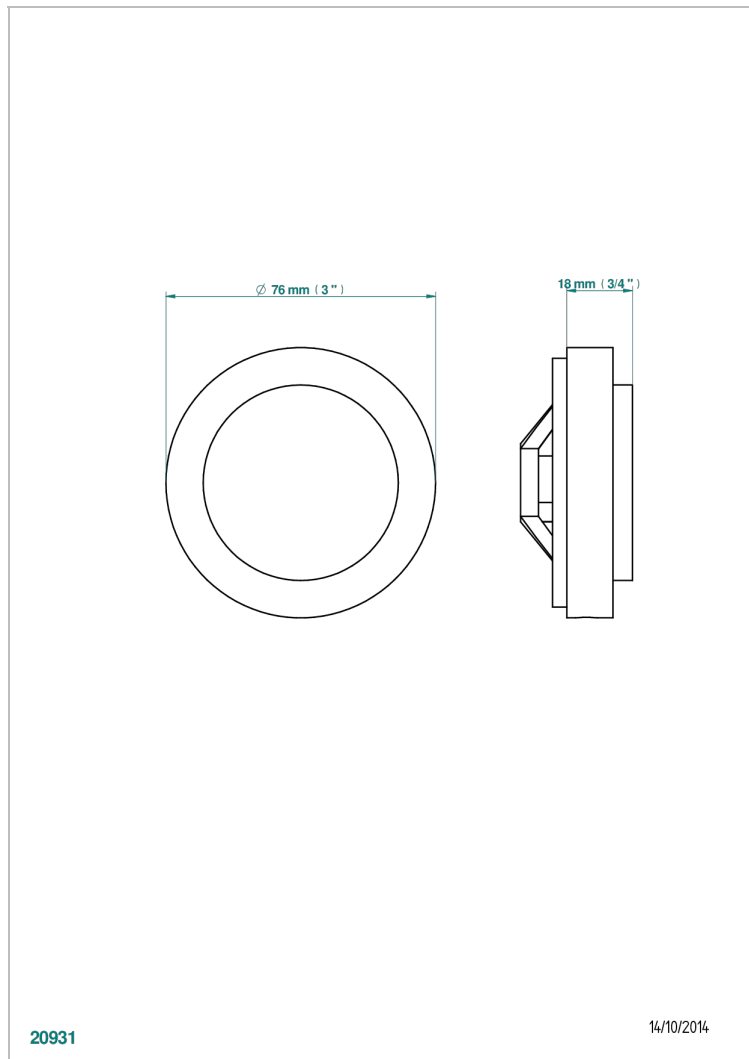

# SYSTEM SQUARED METAL

G9E-301GEBUS

Control knob for geberit waste overflow

THG<sup>®</sup>  
PARIS

## CARACTERÍSTICAS

- System Squared Metal
- Control knob for geberit waste overflow