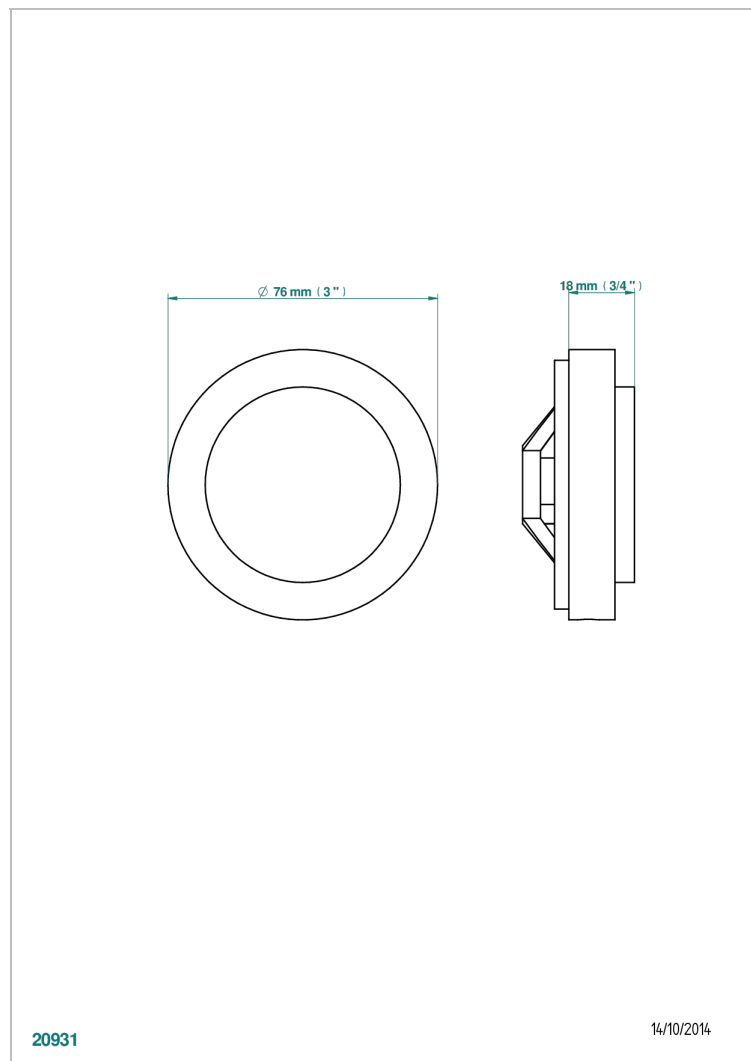

# SYSTEM DIAMOND METAL WITH LEVER HANDLES

G9D-301GEBUS

Control knob for Geberit waste overflow

## CHARACTERISTIC

- System Diamond Metal with lever handles
- Control knob for Geberit waste overflow