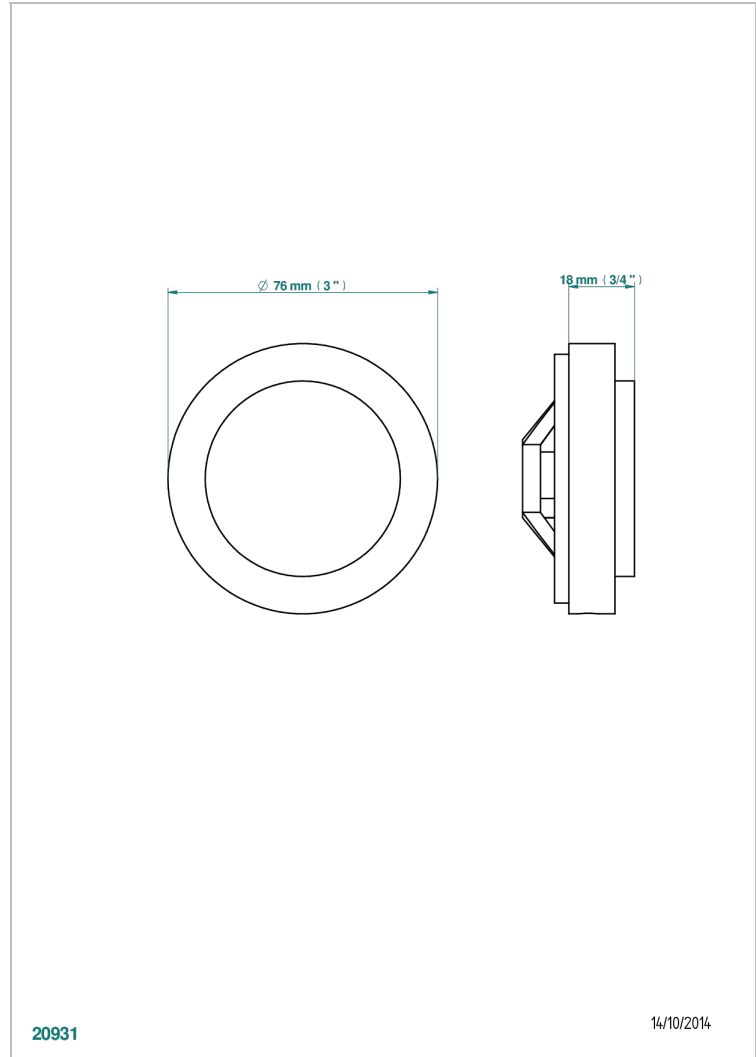

# SYSTEM DIAMOND METAL

G9C-301GEBUS

Control knob for Geberit waste overflow

## CHARACTERISTIC

- System Diamond Metal
- Control knob for Geberit waste overflow