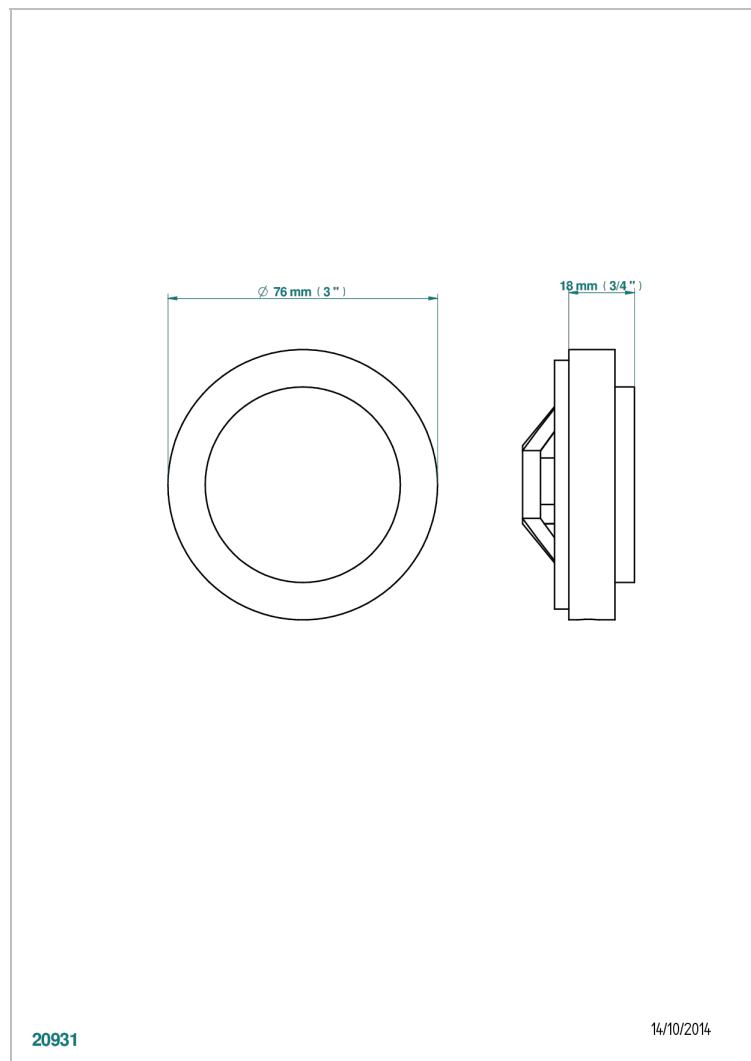

# SYSTEM SMOOTH METAL WITH LEVER HANDLES

G9B-301GEBUS

Control knob for Geberit waste overflow

## CHARACTERISTIC

- System Smooth Metal with lever handles
- Control knob for Geberit waste overflow