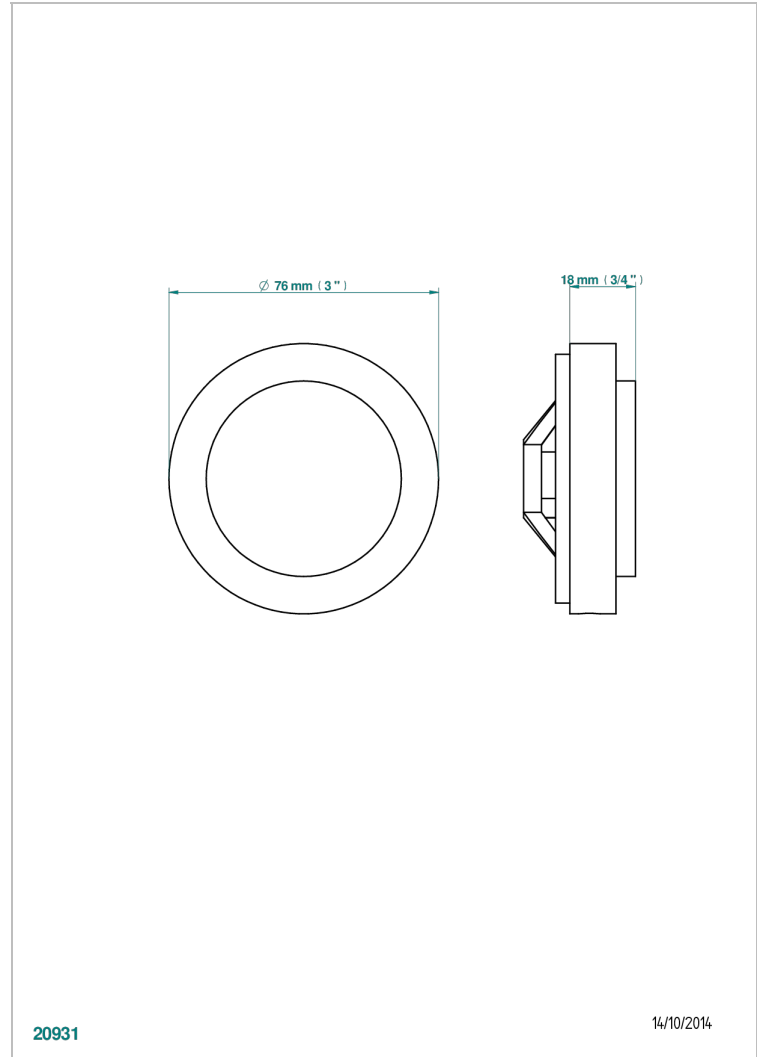

SYSTEM SMOOTH METAL

G9A-301GEBUS

Control knob for Geberit waste overflow

CHARACTERISTIC

- System Smooth Metal
- Control knob for Geberit waste overflow

AVAILABLE FINITIONS

Black ceram - D30
Blush PVD - H62
Brass color PVD - H49
Brown bronze color PVD - F33
Chrome polished - A02
Copper antique matt, coated - H07