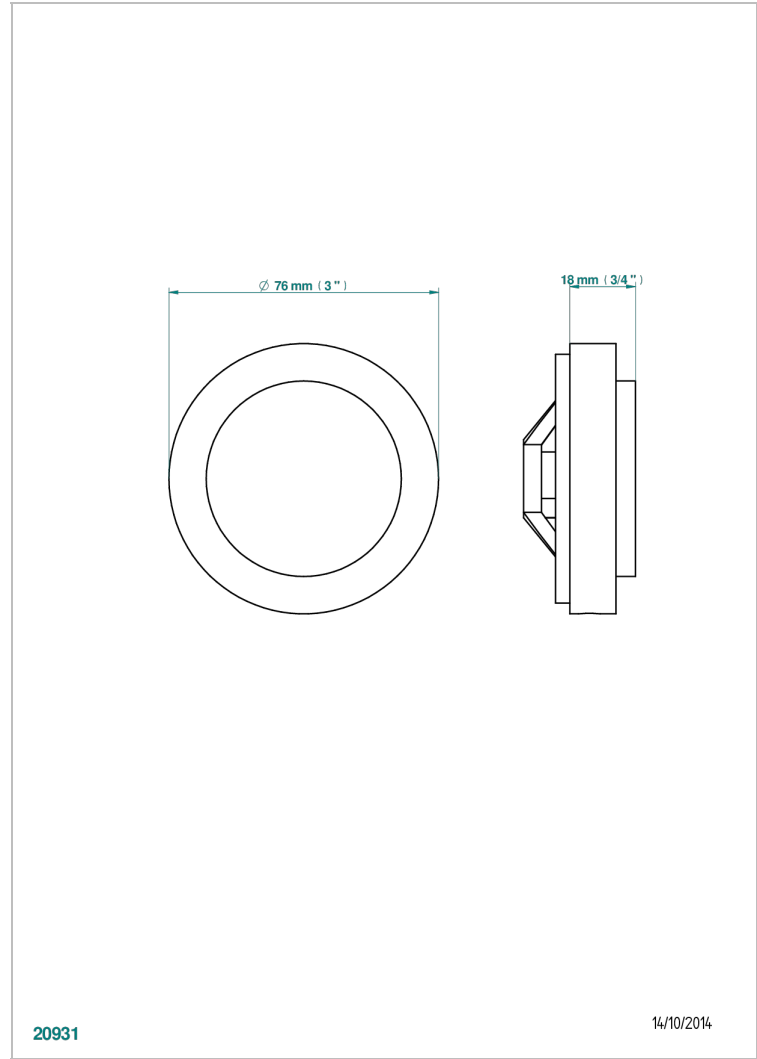

# BONDI WITH LEVER HANDLES

G7G-301GEBUS

Control knob for Geberit waste overflow

## CHARACTERISTIC

- Bondi with lever handles
- Control knob for Geberit waste overflow