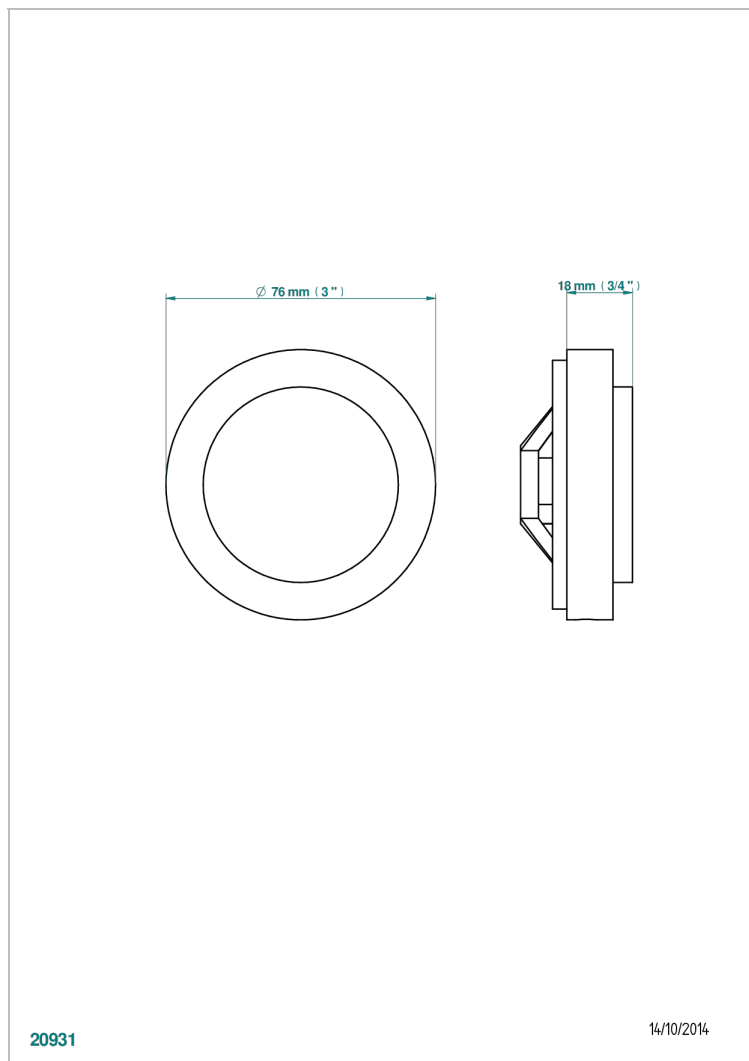

# METAMORPHOSE WHITE CERAMIC

G6E-301GEBUS

Control knob for Geberit waste overflow

THG<sup>®</sup>  
PARIS

## CHARACTERISTIC

- Métamorphose White Ceramic
- Control knob for Geberit waste overflow