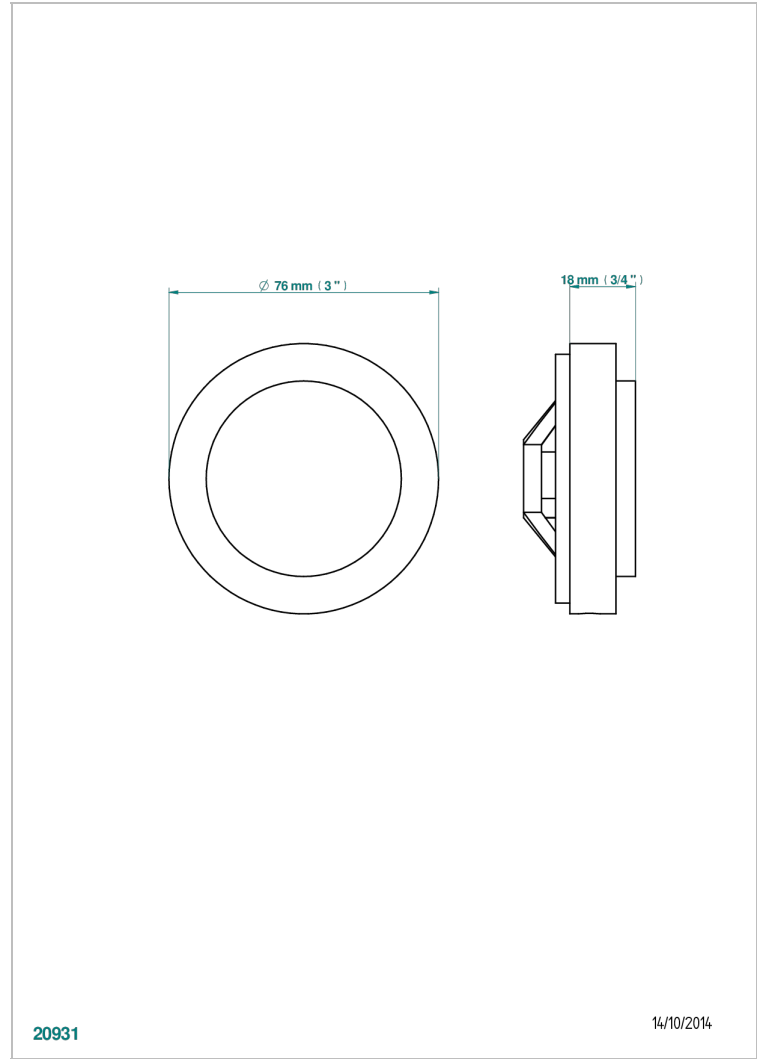

METAMORPHOSE CARBON

G6C-301GEBUS

Control knob for Geberit waste overflow

CHARACTERISTIC

- Métamorphose Carbon
- Control knob for Geberit waste overflow

AVAILABLE FINITIONS

Black ceram - D30
Blush PVD - H62
Brass color PVD - H49
Brown bronze color PVD - F33
Chrome polished - A02
Copper antique matt, coated - H07