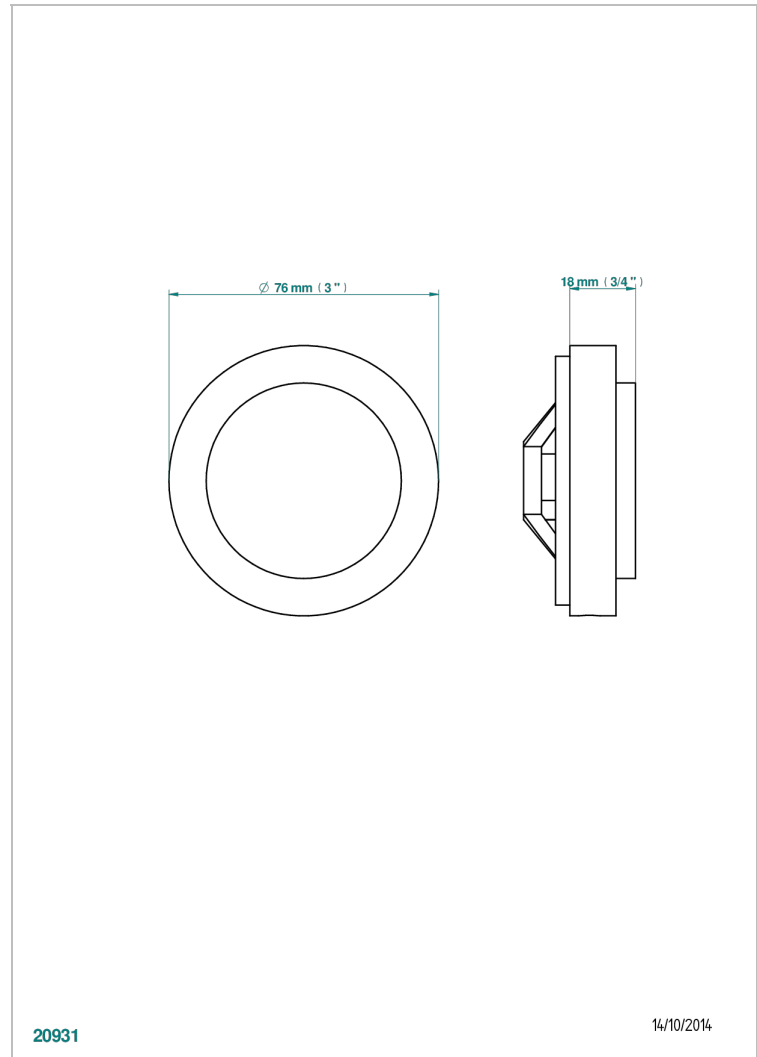

NANO WITH LEVER HANDLES

G5B-301GEBUS

Control knob for Geberit waste overflow

CHARACTERISTIC

- Nano with lever handles
- Control knob for Geberit waste overflow

AVAILABLE FINITIONS

Black ceram - D30
Chrome polished - A02
Chrome polished / gold polished - G02
Gold mat - F07
Gold polished - F01
Matt chrome (American satin) - C02

Matt nickel (American satin) - C01
Nickel antique / Sovereign - H28
Nickel polished - B01
Soft gold - F30
Soft matt gold - F31