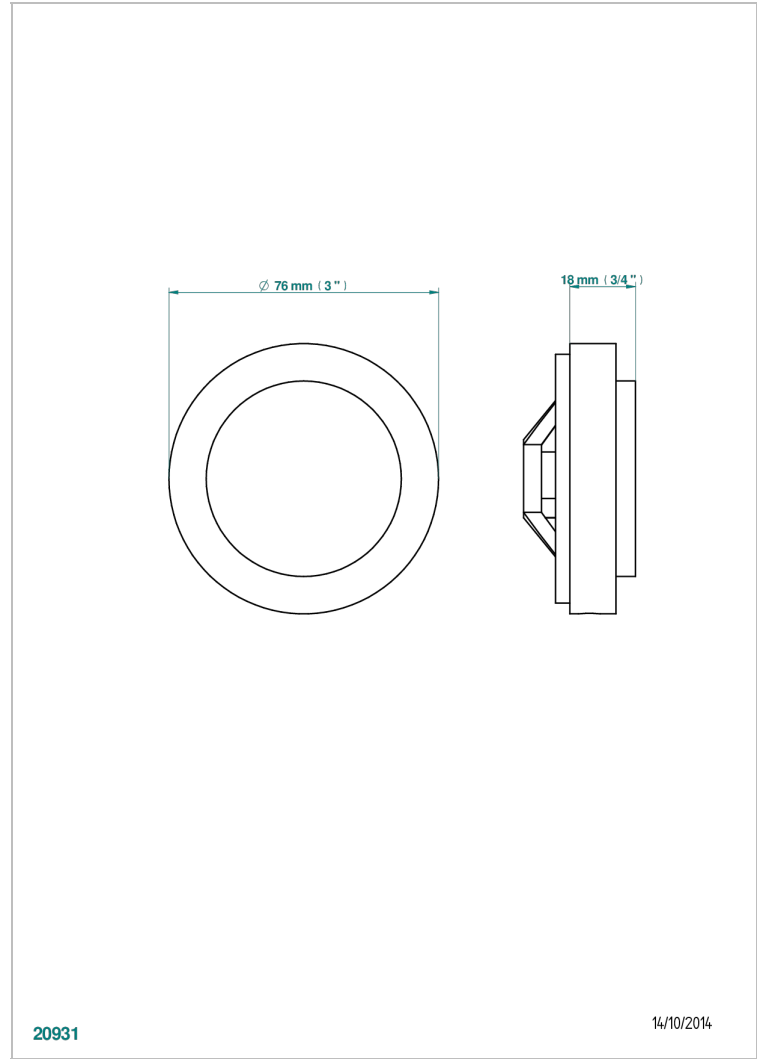

SPIRIT WITH LEVER HANDLES

G58-301GEBUS

Control knob for Geberit waste overflow

CHARACTERISTIC

- Spirit with lever handles
- Control knob for Geberit waste overflow

AVAILABLE FINITIONS

Black ceram - D30
Blush PVD - H62
Brass color PVD - H49
Brown bronze color PVD - F33
Chrome polished - A02
Chrome polished / gold polished - G02