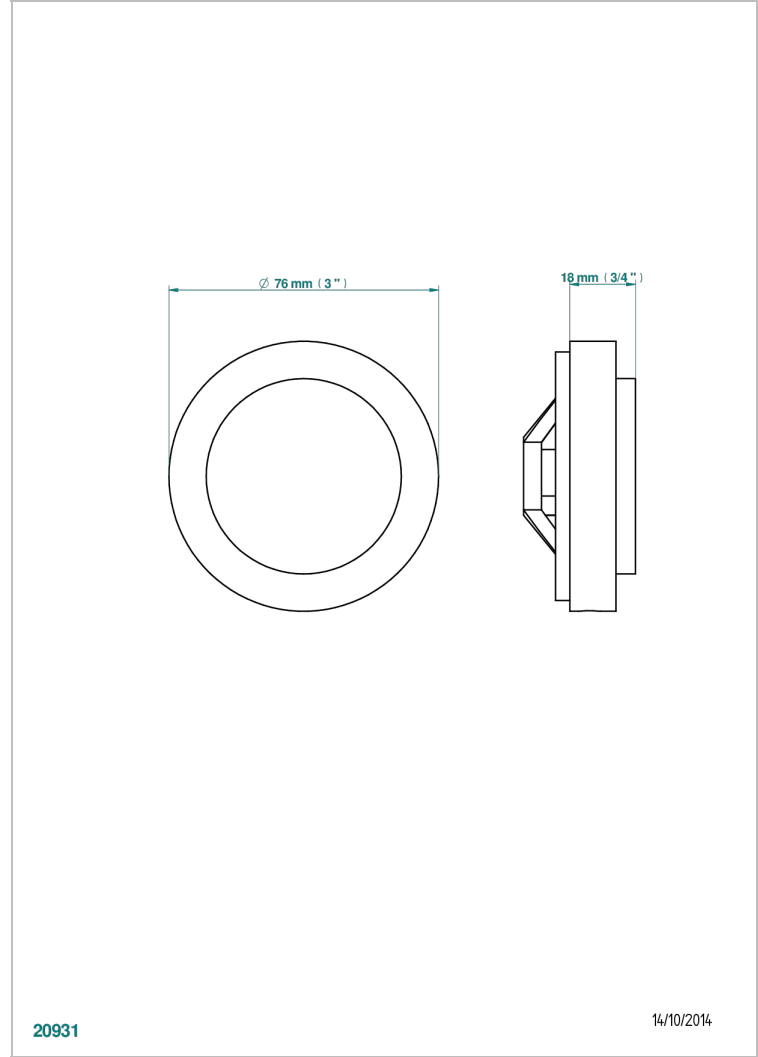

# MONTAIGNE VENUS WHITE MARBLE WITH LEVER HANDLES

G3W-301GEBUS

Control knob for geberit waste overflow

## CARACTERÍSTICAS

- Montaigne Venus white marble with lever handles
- Control knob for geberit waste overflow