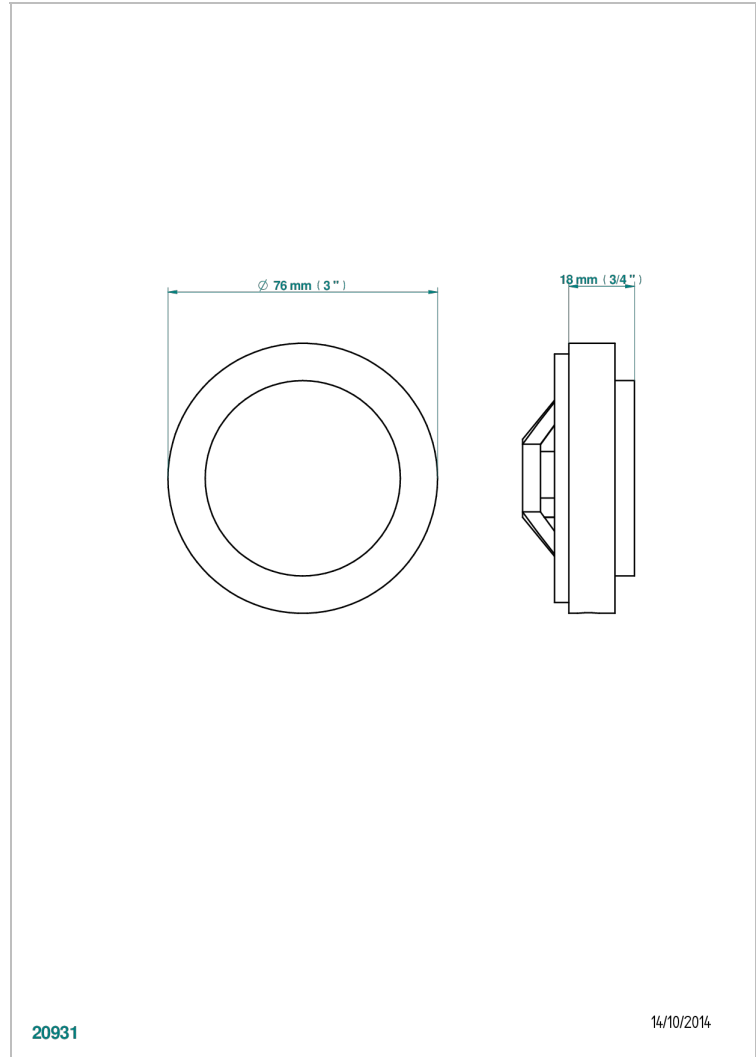

# MONTAIGNE VENUS WHITE MARBLE WITH LEVER HANDLES

G3W-301GEBUS

Control knob for Geberit waste overflow

## CHARACTERISTIC

- Montaigne Vénus white marble with lever handles
- Control knob for Geberit waste overflow