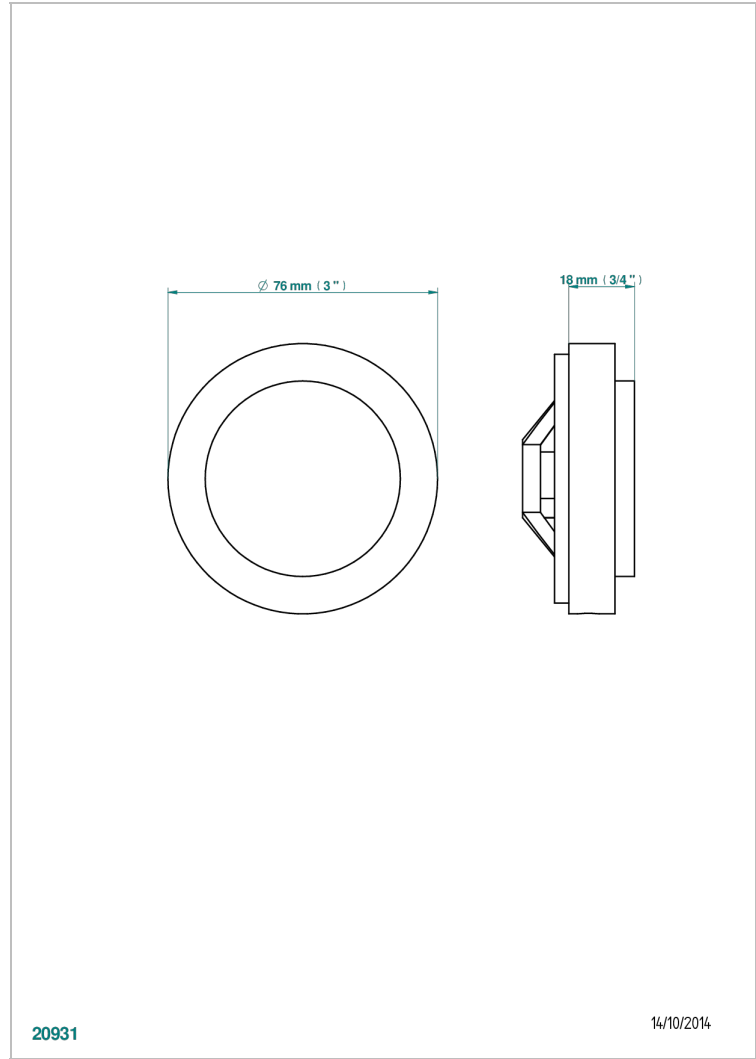

MONTAIGNE VENUS WHITE MARBLE

G3V-301GEBUS

Control knob for Geberit waste overflow

THG[®]
PARIS

CHARACTERISTIC

- Montaigne Vénus white marble
- Control knob for Geberit waste overflow

AVAILABLE FINITIONS

Black ceram - D30
Blush PVD - H62
Brass color PVD - H49
Brown bronze color PVD - F33
Chrome polished - A02
Chrome polished / gold polished - G02