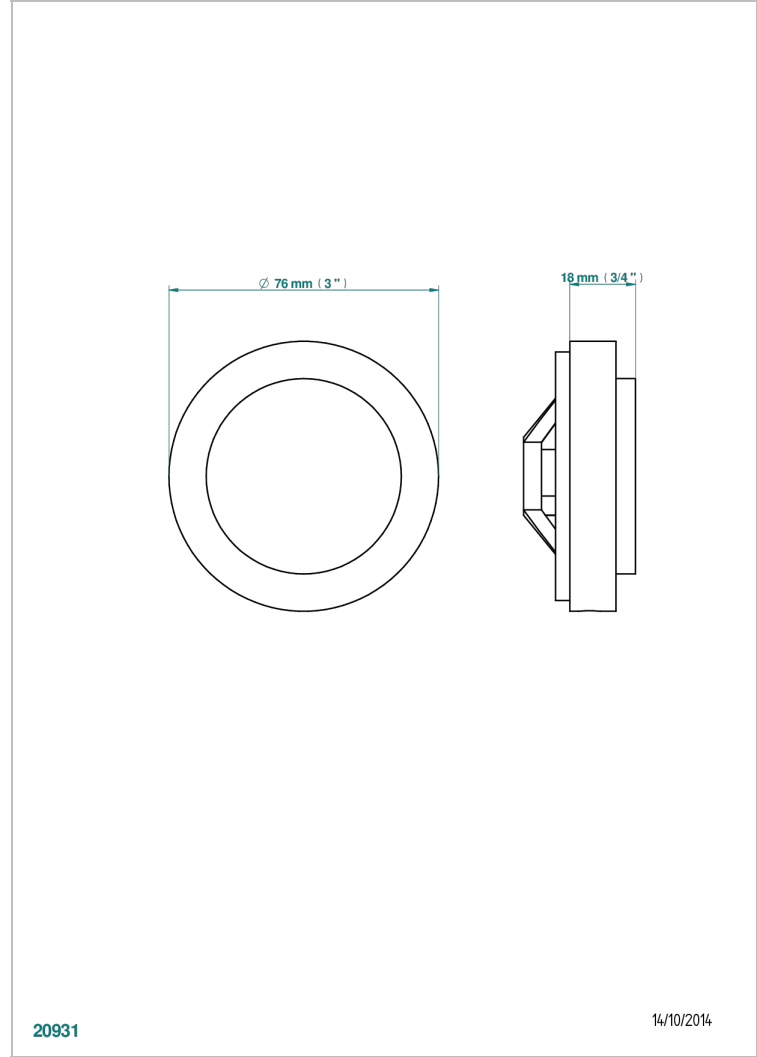

MONTAIGNE LEONARDO GREY MARBLE WITH LEVER HANDLES

G3U-301GEBUS

Control knob for Geberit waste overflow

CHARACTERISTIC

- Montaigne Leonardo Grey marble with lever handles
- Control knob for Geberit waste overflow