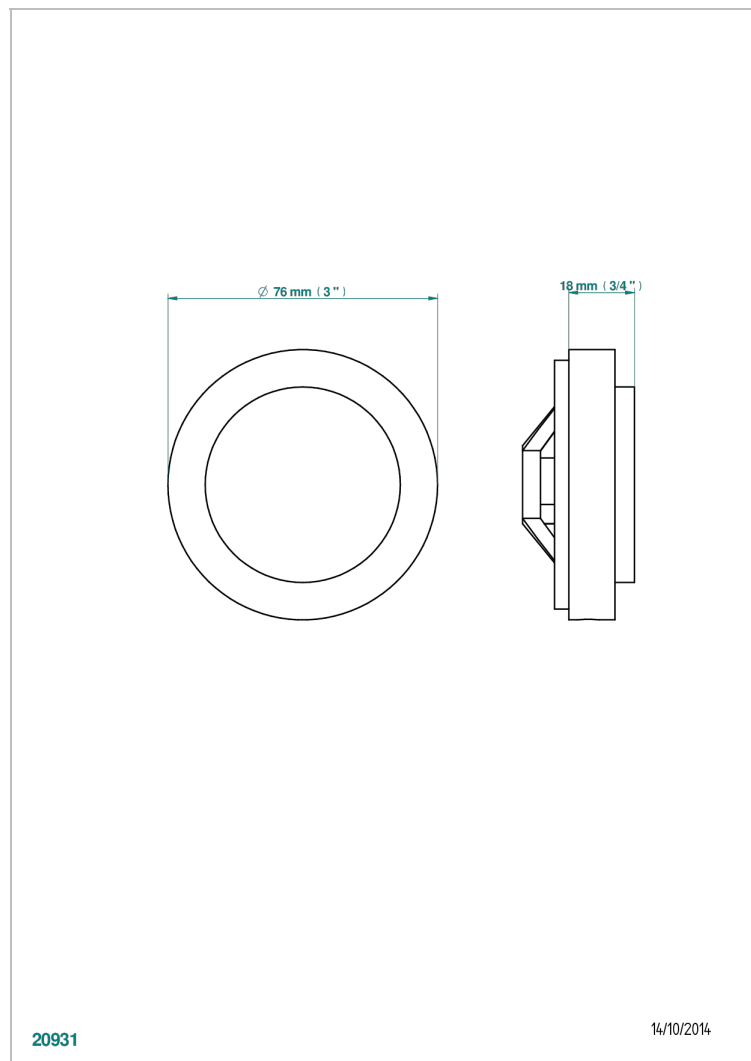

# MONTAIGNE LEONARDO GREY MARBLE

G3T-301GEBUS

Control knob for Geberit waste overflow

## CHARACTERISTIC

- Montaigne Leonardo Grey marble
- Control knob for Geberit waste overflow